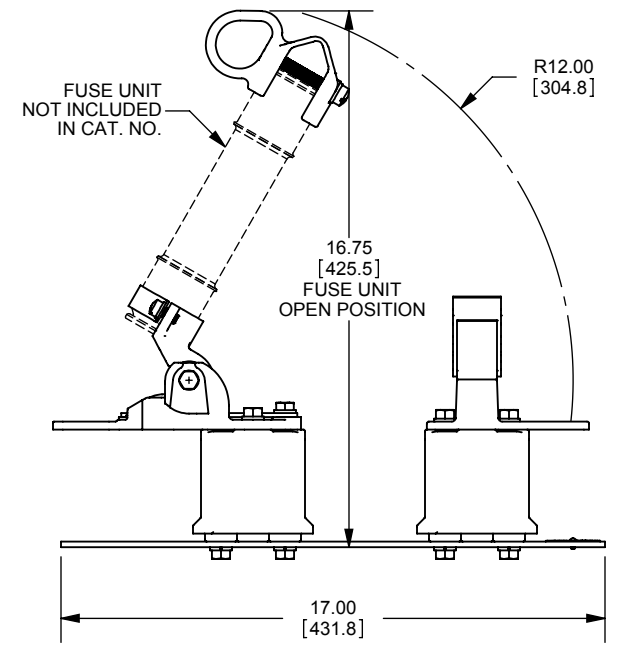

REV.	DATE	ECO	DESCRIPTION	BY	CK	APP
-	6/13/11	N/A	INITIAL RELEASE	RB	N/A	N/A

DIMENSIONS IN [ ] ARE MILLIMETERS

MERSEN USA NEWBURYPORT-MA, LLC
374 MERRIMAC STREET
NEWBURYPORT, MA 01950

9F61AAB205
FUSE DISCONNECT SWITCH
EK-3C
2.75kV MAX 60kV BIL

OUTLINE DIMENSIONS
NOT TO BE USED FOR PRODUCTION

701716

PRODUCT MANAGER
SIGN:
DATE:

DESIGN ENGINEER
SIGN:
DATE: