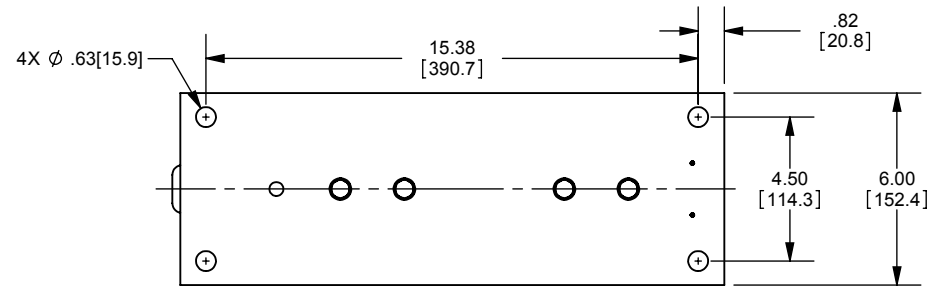

REV.	DATE	ECO	DESCRIPTION	BY	CK	APP
-	6/13/11	N/A	INITIAL RELEASE	RB	N/A	N/A

DIMENSIONS IN [] ARE MILLIMETERS

MERSEN USA NEWBURYPORT-MA, LLC
374 MERRIMAC STREET
NEWBURYPORT, MA 01950

9F61AAB205
FUSE DISCONNECT SWITCH
EK-3C
2.75kV MAX 60kV BIL

OUTLINE DIMENSIONS
NOT TO BE USED FOR PRODUCTION

701716

PRODUCT MANAGER
SIGN:
DATE:

DESIGN ENGINEER
SIGN:
DATE: