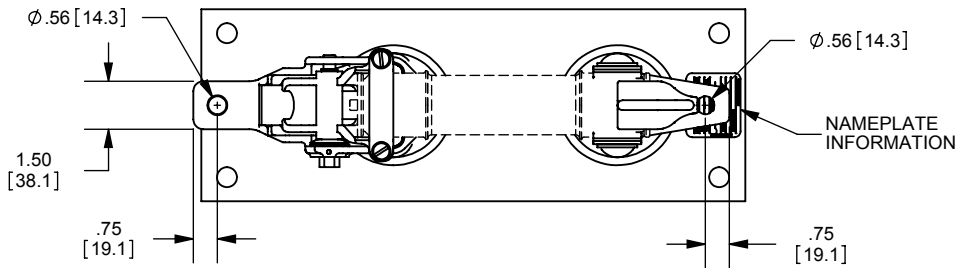

REV.	DATE	ECO	DESCRIPTION	BY	CK	APP
-	6/13/11	N/A	INITIAL RELEASE	RB	N/A	N/A

DIMENSIONS IN [] ARE MILLIMETERS

MERSEN USA NEWBURYPORT-MA, LLC
374 MERRIMAC STREET
NEWBURYPORT, MA 01950

9F61AAB205
FUSE DISCONNECT SWITCH
EK-3C
2.75kV MAX 60kV BIL

OUTLINE DIMENSIONS
NOT TO BE USED FOR PRODUCTION

701716

PRODUCT MANAGER
SIGN:
DATE:

DESIGN ENGINEER
SIGN:
DATE: