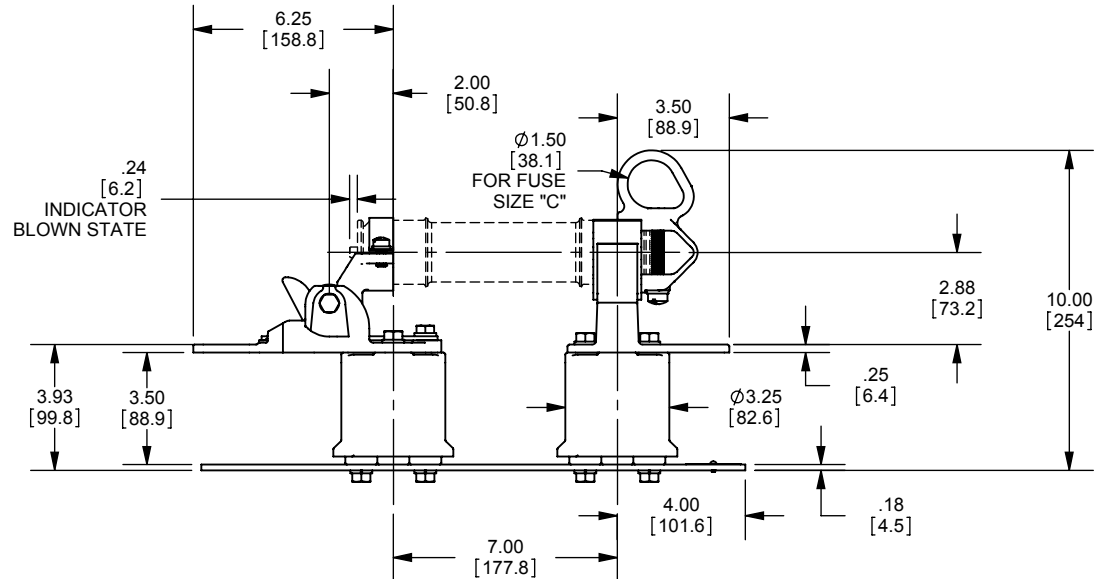

REV.	DATE	ECO	DESCRIPTION	BY	CK	APP
-	6/13/11	N/A	INITIAL RELEASE	RB	N/A	N/A

DIMENSIONS IN [] ARE MILLIMETERS

MERSEN USA NEWBURYPORT-MA, LLC
374 MERRIMAC STREET
NEWBURYPORT, MA 01950

9F61AAB205
FUSE DISCONNECT SWITCH
EK-3C
2.75kV MAX 60kV BIL

OUTLINE DIMENSIONS
NOT TO BE USED FOR PRODUCTION

701716

PRODUCT MANAGER
SIGN:
DATE:

DESIGN ENGINEER
SIGN:
DATE: