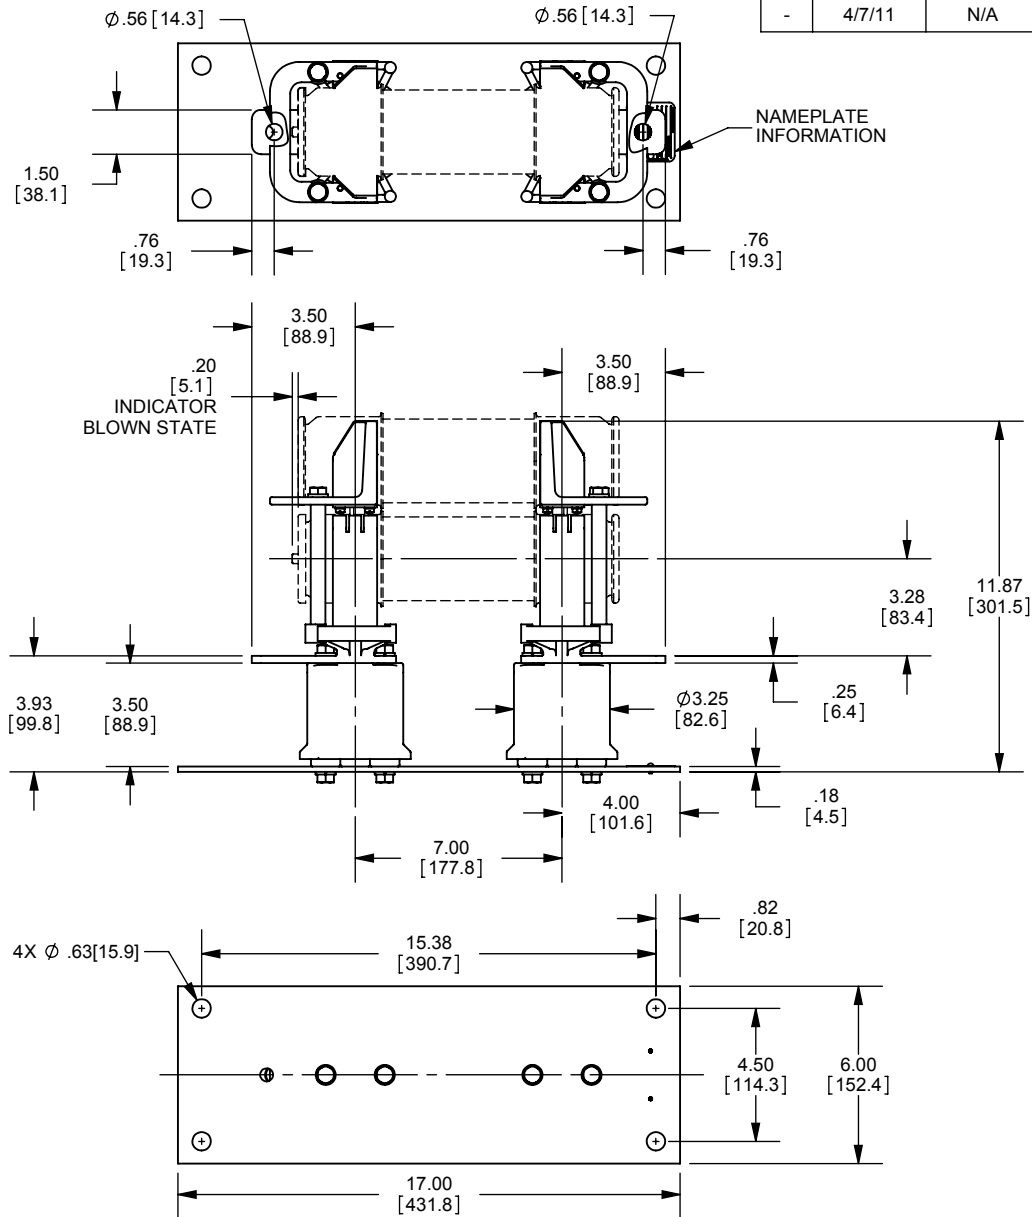

REV.	DATE	ECO	DESCRIPTION	BY	CK	APP
-	4/7/11	N/A	INITIAL RELEASE	RB	N/A	N/A

DIMENSIONS IN [] ARE MILLIMETERS

MERSEN USA NEWBURYPORT-MA, LLC
374 MERRIMAC STREET
NEWBURYPORT, MA 01950

9F61AAB401
FUSE SUPPORT
EK-1DD
2.75kV MAX 60kV BIL

OUTLINE DIMENSIONS
NOT TO BE USED FOR PRODUCTION

701672

PRODUCT MANAGER

SIGN:

DATE:

DESIGN ENGINEER

SIGN:

DATE: