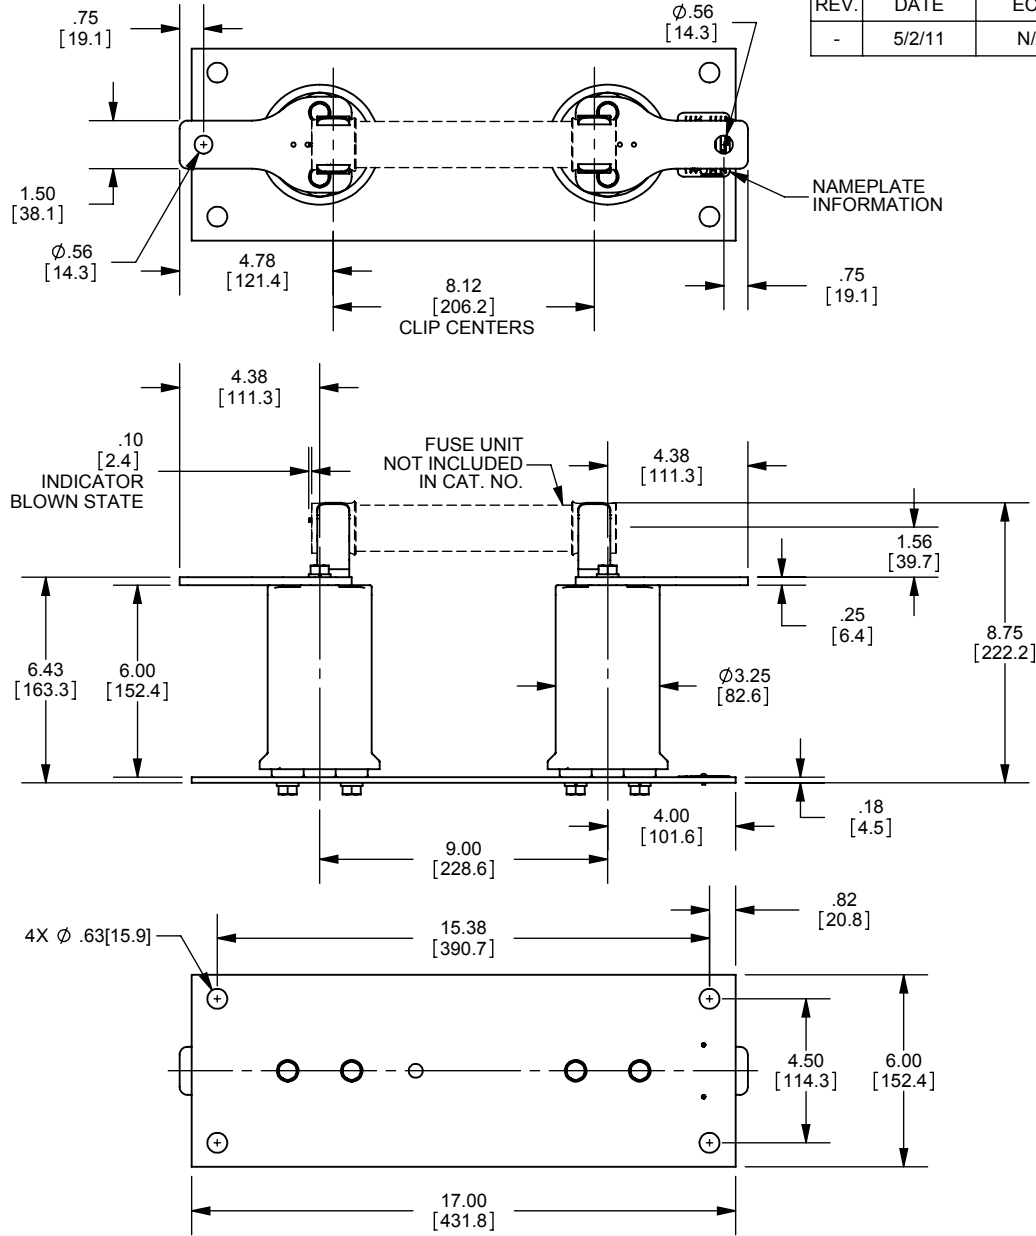

REV.	DATE	ECO	DESCRIPTION	BY	CK	APP
-	5/2/11	N/A	INITIAL RELEASE	RB	N/A	N/A

DIMENSIONS IN [ ] ARE MILLIMETERS

MERSEN USA NEWBURYPORT-MA, LLC  
374 MERRIMAC STREET  
NEWBURYPORT, MA 01950

9F61ABG101  
FUSE SUPPORT  
EK-1B  
8.25kV MAX 95kV BIL

OUTLINE DIMENSIONS  
NOT TO BE USED FOR PRODUCTION

701694

PRODUCT MANAGER

DESIGN ENGINEER

SIGN:

SIGN:

DATE:

DATE: