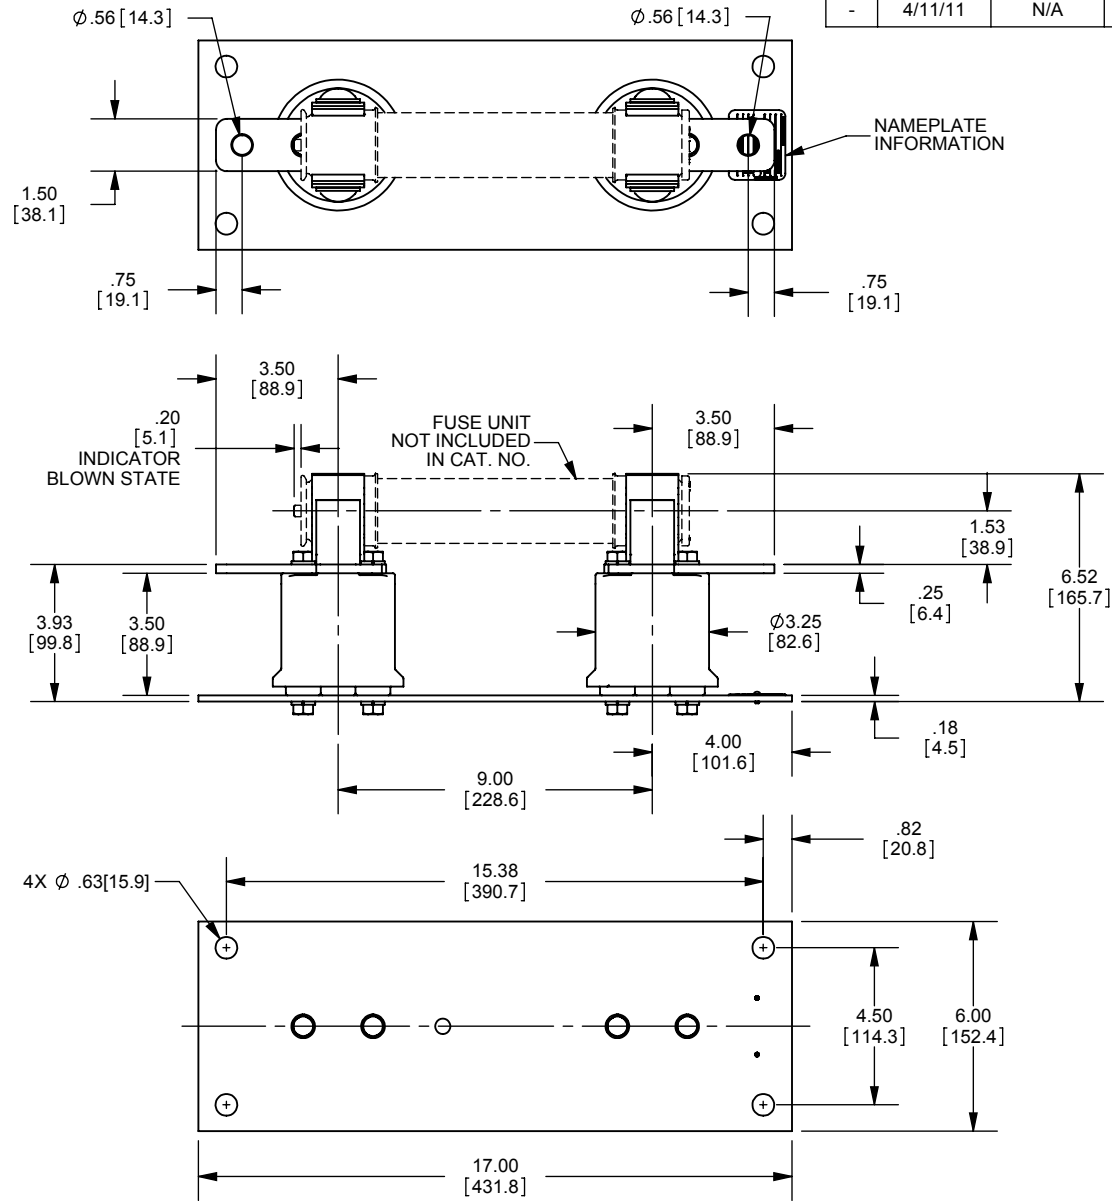

REV.	DATE	ECO	DESCRIPTION	BY	CK	APP
-	4/11/11	N/A	INITIAL RELEASE	RB	N/A	N/A

DIMENSIONS IN [] ARE MILLIMETERS

MERSEN USA NEWBURYPORT-MA, LLC
374 MERRIMAC STREET
NEWBURYPORT, MA 01950

9F61ACB201
FUSE SUPPORT
EK-1C
5.5kV MAX 60kV BIL

OUTLINE DIMENSIONS
NOT TO BE USED FOR PRODUCTION

701679

PRODUCT MANAGER

DESIGN ENGINEER

SIGN:

SIGN:

DATE:

DATE: