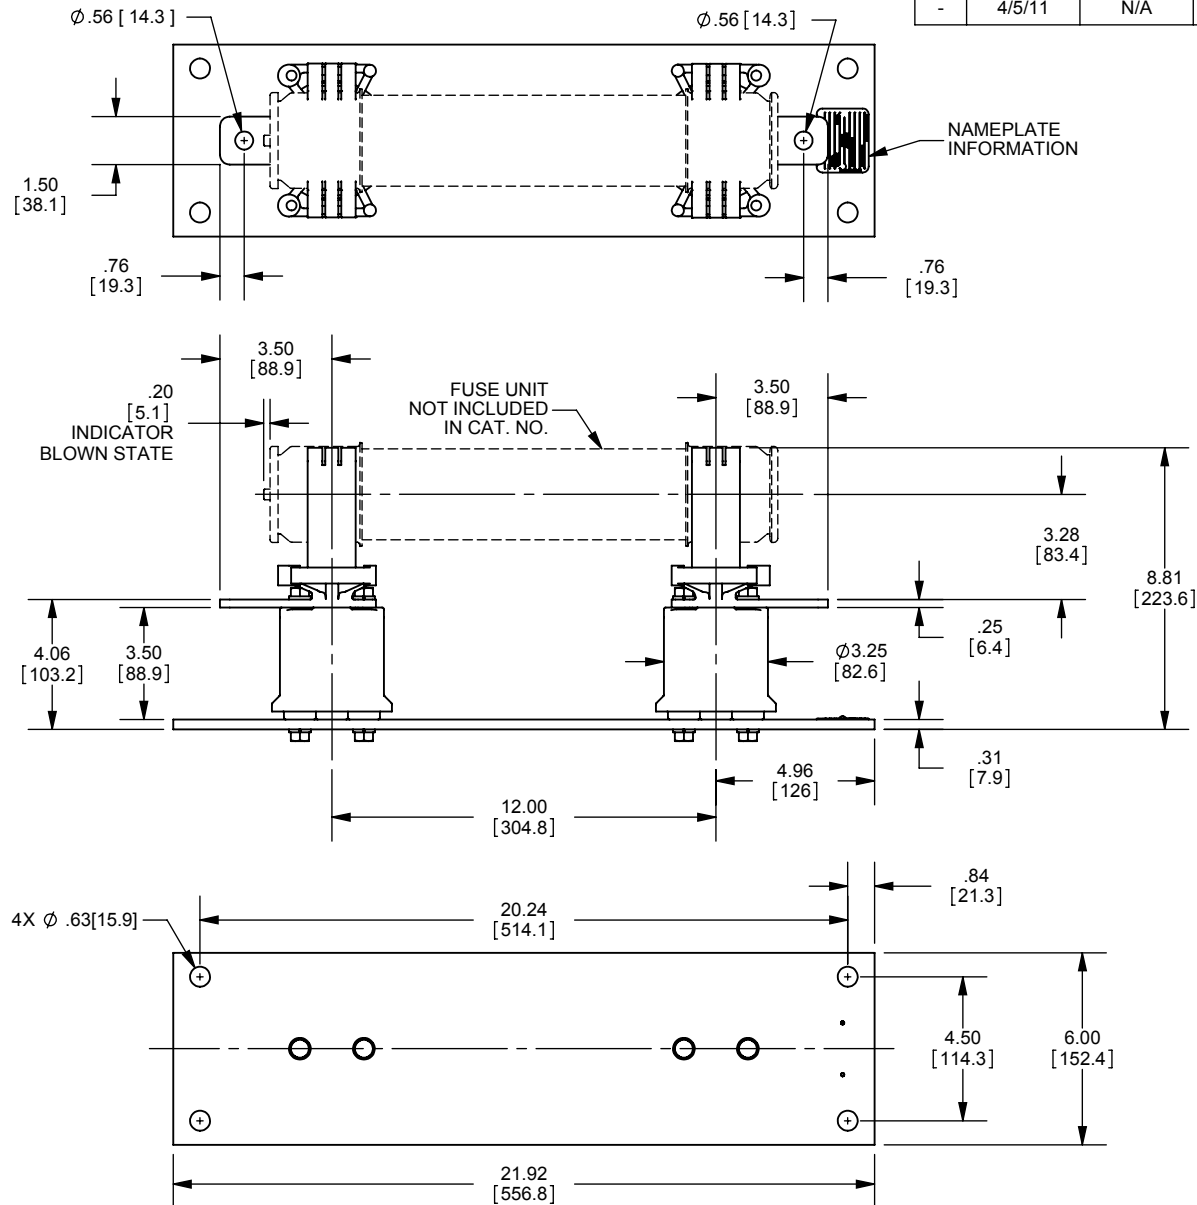

REV.	DATE	ECO	DESCRIPTION	BY	CK	APP
-	4/5/11	N/A	INITIAL RELEASE	RB	N/A	N/A

DIMENSIONS IN [] ARE MILLIMETERS

MERSEN USA NEWBURYPORT-MA, LLC
374 MERRIMAC STREET
NEWBURYPORT, MA 01950

9F61AEB301
FUSE SUPPORT
EK-1D
5.5kV MAX 60kV BIL

OUTLINE DIMENSIONS
NOT TO BE USED FOR PRODUCTION

701664

PRODUCT MANAGER

DESIGN ENGINEER

SIGN:

SIGN:

DATE:

DATE: