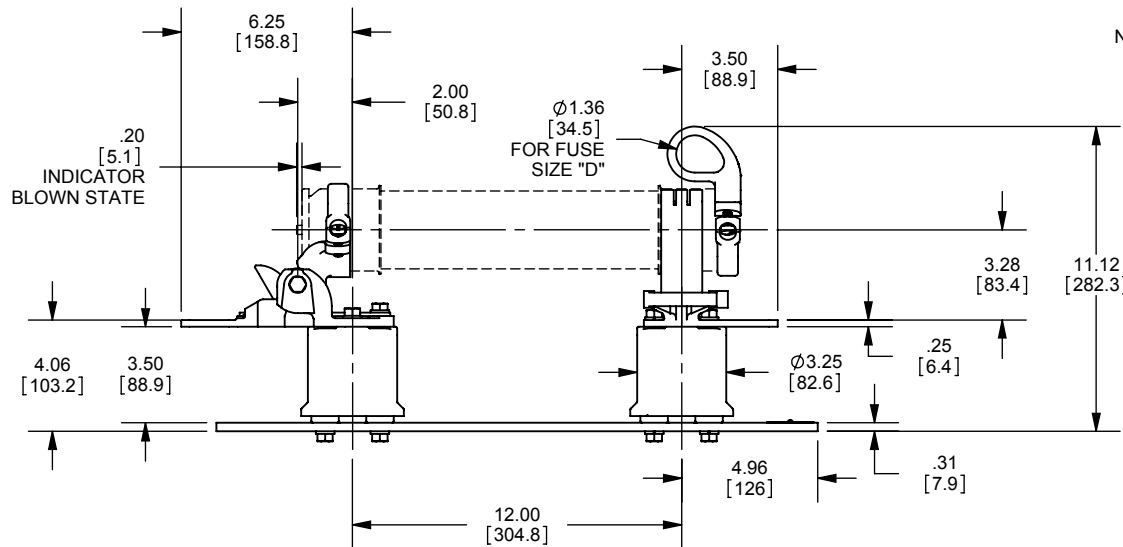

REV.	DATE	ECO	DESCRIPTION	BY	CK	APP
-	5/2/11	N/A	INITIAL RELEASE	RB	N/A	N/A

DIMENSIONS IN [] ARE MILLIMETERS

MERSEN USA NEWBURYPORT-MA, LLC
374 MERRIMAC STREET
NEWBURYPORT, MA 01950

9F61AEB305
FUSE DISCONNECT SWITCH
EK-3D
5.5kV MAX 60kV BIL

OUTLINE DIMENSIONS
NOT TO BE USED FOR PRODUCTION

701695

PRODUCT MANAGER

DESIGN ENGINEER

SIGN:

SIGN:

DATE:

DATE: