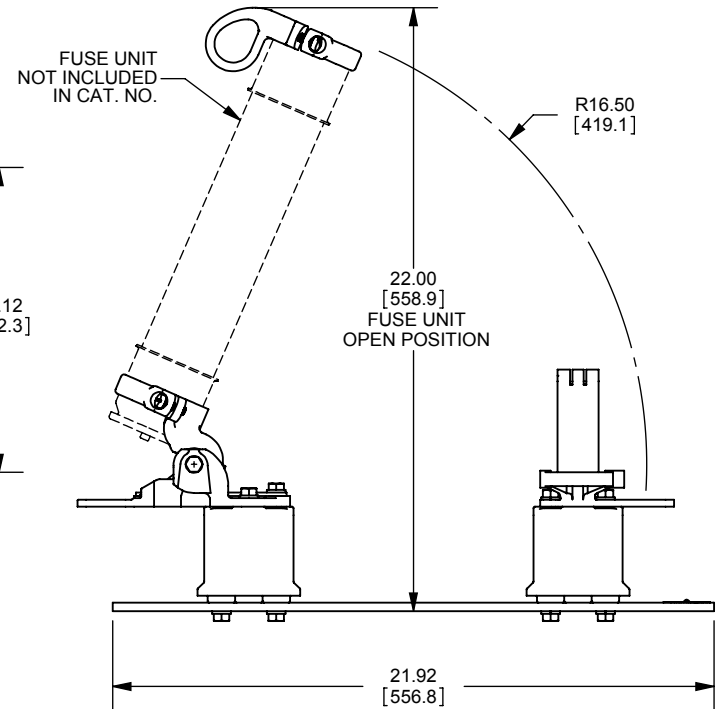

REV.	DATE	ECO	DESCRIPTION	BY	CK	APP
-	5/2/11	N/A	INITIAL RELEASE	RB	N/A	N/A

DIMENSIONS IN [] ARE MILLIMETERS

MERSEN USA NEWBURYPORT-MA, LLC
374 MERRIMAC STREET
NEWBURYPORT, MA 01950

9F61AEB305
FUSE DISCONNECT SWITCH
EK-3D
5.5kV MAX 60kV BIL

OUTLINE DIMENSIONS
NOT TO BE USED FOR PRODUCTION

701695

PRODUCT MANAGER

DESIGN ENGINEER

SIGN:

SIGN:

DATE:

DATE: