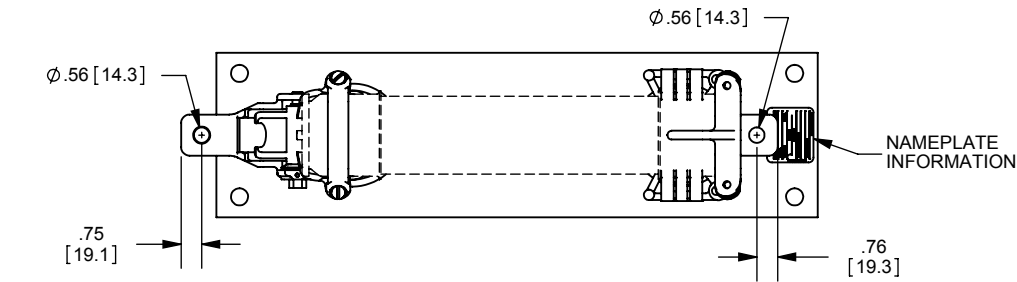

REV.	DATE	ECO	DESCRIPTION	BY	CK	APP
-	5/2/11	N/A	INITIAL RELEASE	RB	N/A	N/A

DIMENSIONS IN [] ARE MILLIMETERS

MERSEN USA NEWBURYPORT-MA, LLC
374 MERRIMAC STREET
NEWBURYPORT, MA 01950

9F61AEB305
FUSE DISCONNECT SWITCH
EK-3D
5.5kV MAX 60kV BIL

OUTLINE DIMENSIONS
NOT TO BE USED FOR PRODUCTION

701695

PRODUCT MANAGER

DESIGN ENGINEER

SIGN:

SIGN:

DATE:

DATE: