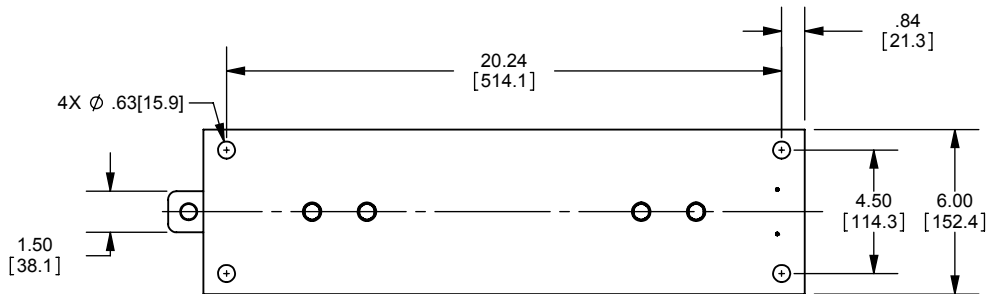

REV.	DATE	ECO	DESCRIPTION	BY	CK	APP
-	5/2/11	N/A	INITIAL RELEASE	RB	N/A	N/A

DIMENSIONS IN [] ARE MILLIMETERS

MERSEN USA NEWBURYPORT-MA, LLC
374 MERRIMAC STREET
NEWBURYPORT, MA 01950

9F61AEB305
FUSE DISCONNECT SWITCH
EK-3D
5.5kV MAX 60kV BIL

OUTLINE DIMENSIONS
NOT TO BE USED FOR PRODUCTION

701695

PRODUCT MANAGER

DESIGN ENGINEER

SIGN:

SIGN:

DATE:

DATE: