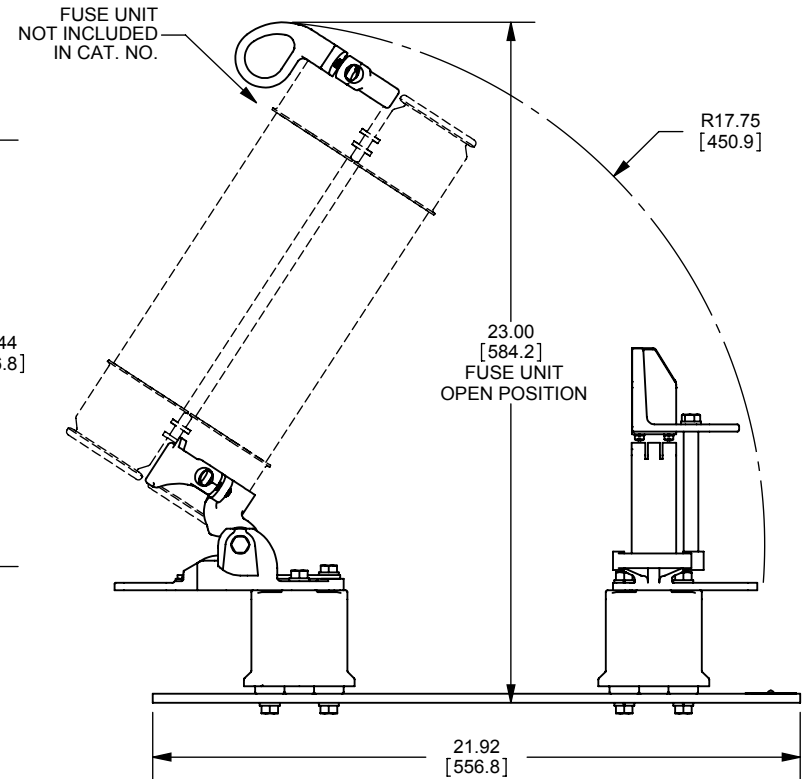

REV.	DATE	ECO	DESCRIPTION	BY	CK	APP
-	5/20/11	N/A	INITIAL RELEASE	RB	N/A	N/A

DIMENSIONS IN [] ARE MILLIMETERS

MERSEN USA NEWBURYPORT-MA, LLC
374 MERRIMAC STREET
NEWBURYPORT, MA 01950

9F61AEB405
FUSE DISCONNECT SWITCH
EK-3DD
5.5kV MAX 60kV BIL

OUTLINE DIMENSIONS
NOT TO BE USED FOR PRODUCTION

PRODUCT MANAGER

DESIGN ENGINEER

SIGN:

SIGN:

DATE:

DATE:

701701