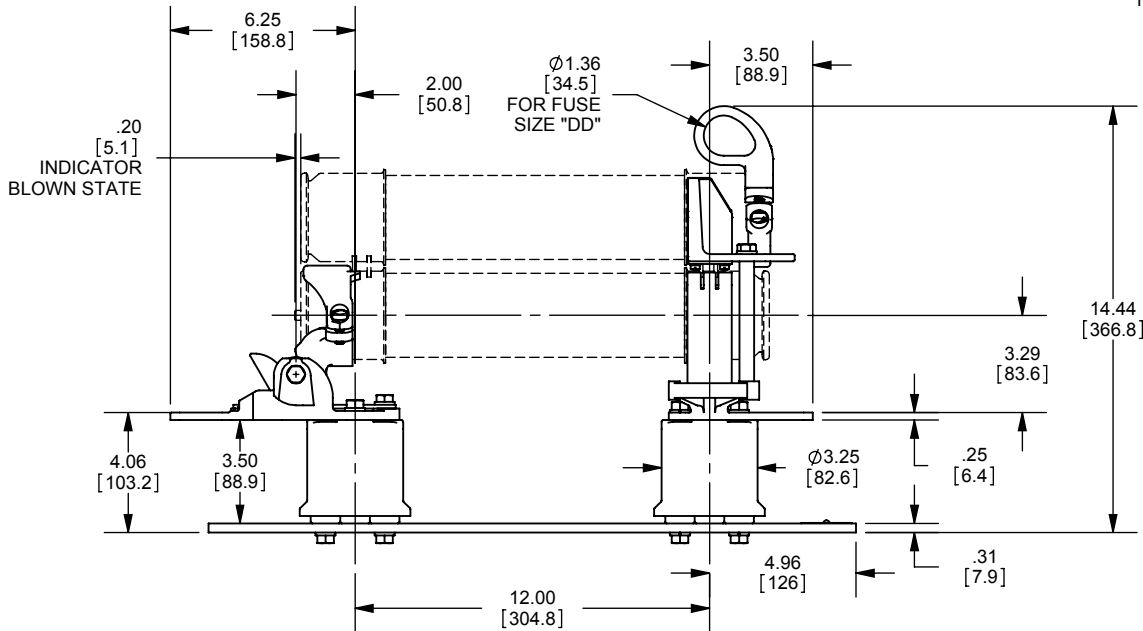

REV.	DATE	ECO	DESCRIPTION	BY	CK	APP
-	5/20/11	N/A	INITIAL RELEASE	RB	N/A	N/A

DIMENSIONS IN [] ARE MILLIMETERS

MERSEN USA NEWBURYPORT-MA, LLC
374 MERRIMAC STREET
NEWBURYPORT, MA 01950

9F61AEB405
FUSE DISCONNECT SWITCH
EK-3DD
5.5kV MAX 60kV BIL

OUTLINE DIMENSIONS
NOT TO BE USED FOR PRODUCTION

PRODUCT MANAGER

DESIGN ENGINEER

SIGN:

SIGN:

DATE:

DATE:

701701