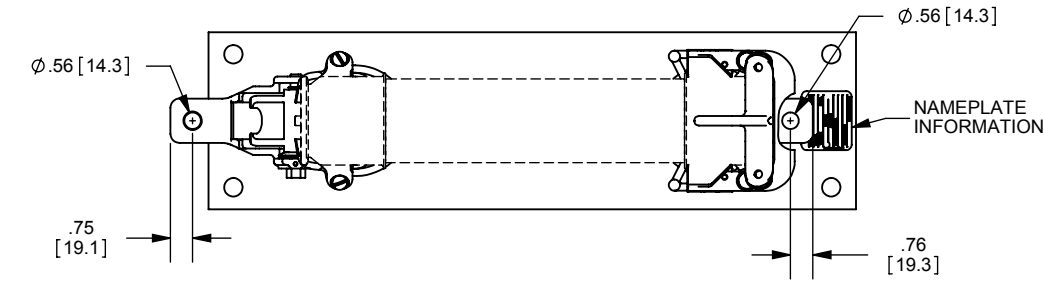

REV.	DATE	ECO	DESCRIPTION	BY	CK	APP
-	5/20/11	N/A	INITIAL RELEASE	RB	N/A	N/A

DIMENSIONS IN [] ARE MILLIMETERS

MERSEN USA NEWBURYPORT-MA, LLC
374 MERRIMAC STREET
NEWBURYPORT, MA 01950

9F61AEB405
FUSE DISCONNECT SWITCH
EK-3DD
5.5kV MAX 60kV BIL

OUTLINE DIMENSIONS
NOT TO BE USED FOR PRODUCTION

PRODUCT MANAGER

DESIGN ENGINEER

SIGN:

SIGN:

DATE:

DATE:

701701