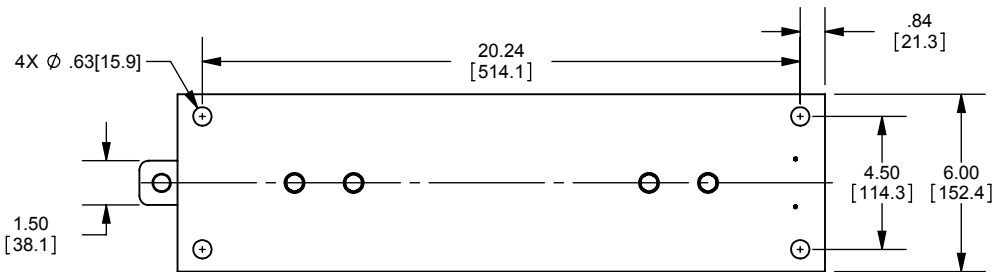

REV.	DATE	ECO	DESCRIPTION	BY	CK	APP
-	5/20/11	N/A	INITIAL RELEASE	RB	N/A	N/A

DIMENSIONS IN [] ARE MILLIMETERS

MERSEN USA NEWBURYPORT-MA, LLC
374 MERRIMAC STREET
NEWBURYPORT, MA 01950

9F61AEB405
FUSE DISCONNECT SWITCH
EK-3DD
5.5kV MAX 60kV BIL

OUTLINE DIMENSIONS
NOT TO BE USED FOR PRODUCTION

PRODUCT MANAGER

DESIGN ENGINEER

SIGN:

SIGN:

DATE:

DATE:

701701