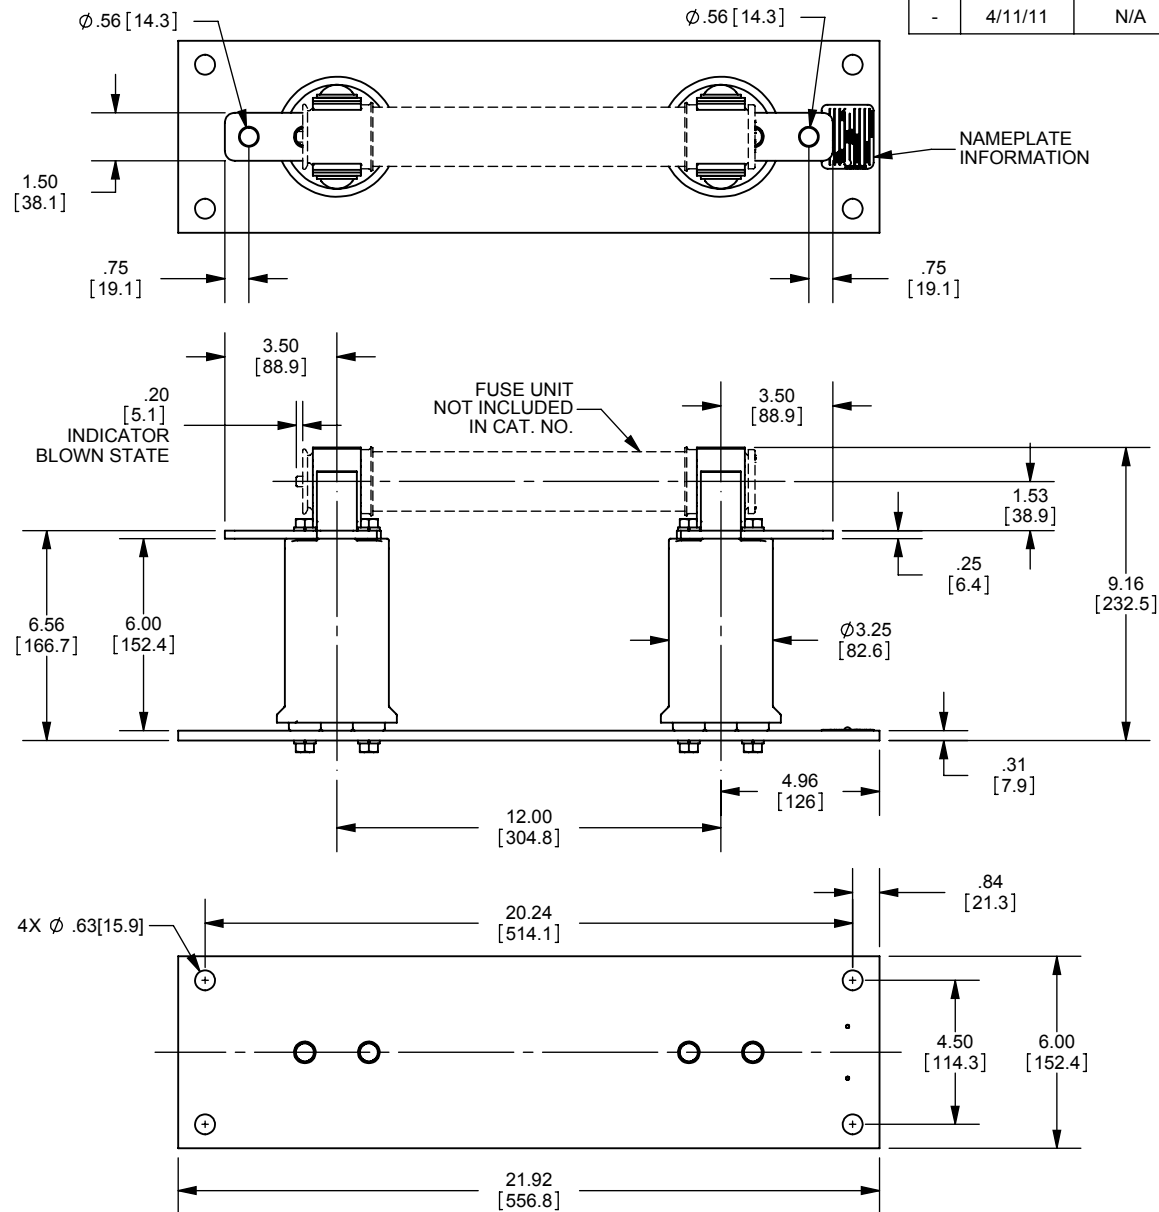

REV.	DATE	ECO	DESCRIPTION	BY	CK	APP
-	4/11/11	N/A	INITIAL RELEASE	RB	N/A	N/A

DIMENSIONS IN [] ARE MILLIMETERS

MERSEN USA NEWBURYPORT-MA, LLC
374 MERRIMAC STREET
NEWBURYPORT, MA 01950

9F61AEG201
FUSE SUPPORT
EK-1C
15.5kV MAX 95kV BIL

OUTLINE DIMENSIONS
NOT TO BE USED FOR PRODUCTION

701676

PRODUCT MANAGER

DESIGN ENGINEER

SIGN:

SIGN:

DATE:

DATE: