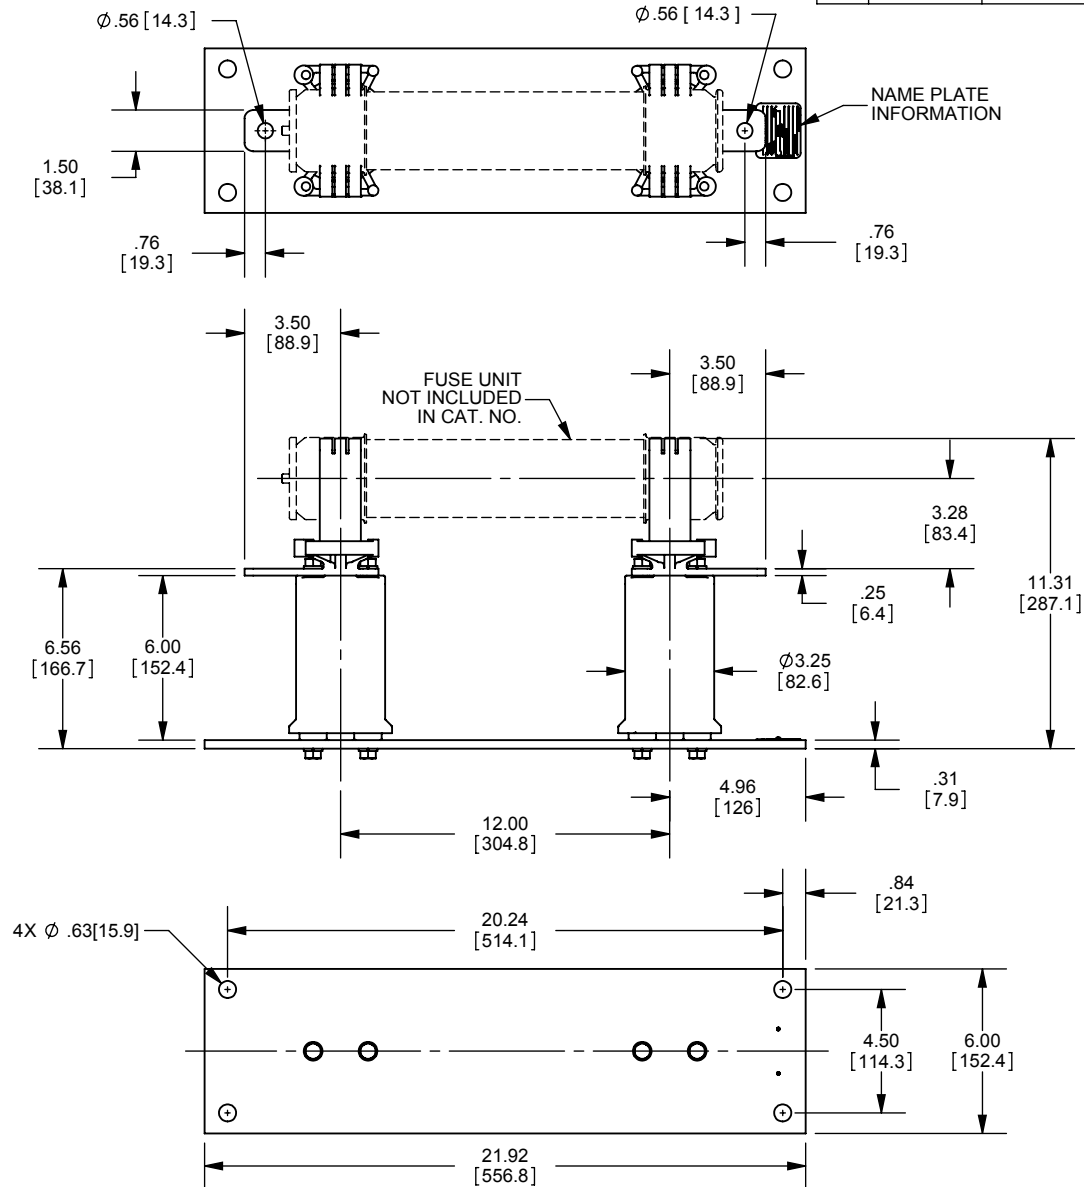

REV.	DATE	ECO	DESCRIPTION	BY	CK	APP
-	4/5/11	N/A	INITIAL RELEASE	RB	N/A	N/A

DIMENSIONS IN [] ARE MILLIMETERS

MERSEN USA NEWBURYPORT-MA, LLC
374 MERRIMAC STREET
NEWBURYPORT, MA 01950

9F61AEG301
FUSE SUPPORT
EK-1D
8.25kV MAX 95kV BIL

OUTLINE DIMENSIONS
NOT TO BE USED FOR PRODUCTION

701566

PRODUCT MANAGER

DESIGN ENGINEER

SIGN:

SIGN:

DATE:

DATE: