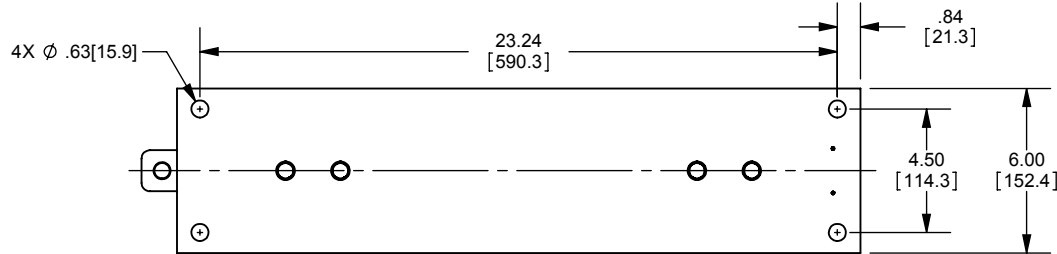

REV.	DATE	ECO	DESCRIPTION	BY	CK	APP
-	6/6/11	N/A	INITIAL RELEASE	RB	N/A	N/A

DIMENSIONS IN [] ARE MILLIMETERS

MERSEN USA NEWBURYPORT-MA, LLC
374 MERRIMAC STREET
NEWBURYPORT, MA 01950

9F61AGG205
FUSE DISCONNECT SWITCH
EK-3C
15.5kV MAX 95kV BIL

OUTLINE DIMENSIONS
NOT TO BE USED FOR PRODUCTION

701713

PRODUCT MANAGER
SIGN:
DATE:

DESIGN ENGINEER
SIGN:
DATE: