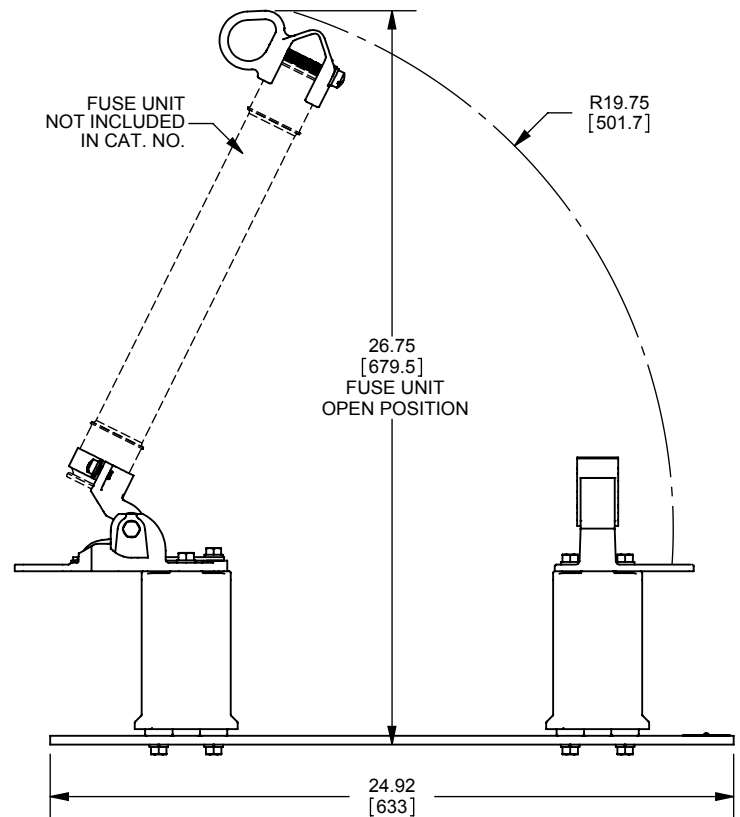

REV.	DATE	ECO	DESCRIPTION	BY	CK	APP
-	6/6/11	N/A	INITIAL RELEASE	RB	N/A	N/A

DIMENSIONS IN [ ] ARE MILLIMETERS

MERSEN USA NEWBURYPORT-MA, LLC
374 MERRIMAC STREET
NEWBURYPORT, MA 01950

9F61AGG205
FUSE DISCONNECT SWITCH
EK-3C
15.5kV MAX 95kV BIL

OUTLINE DIMENSIONS
NOT TO BE USED FOR PRODUCTION

701713

PRODUCT MANAGER
SIGN:
DATE:

DESIGN ENGINEER
SIGN:
DATE: