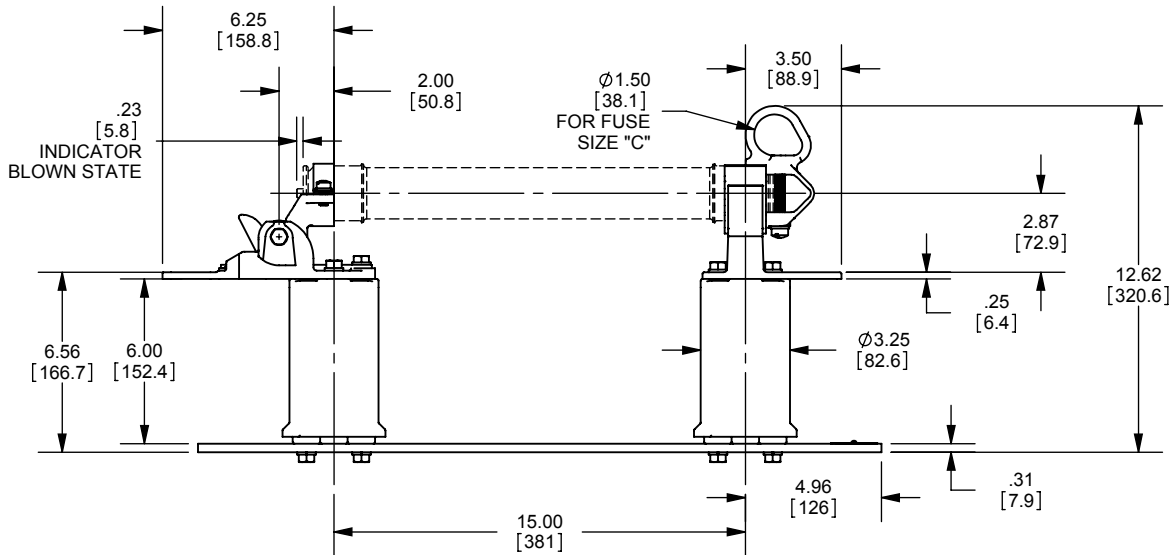

REV.	DATE	ECO	DESCRIPTION	BY	CK	APP
-	6/6/11	N/A	INITIAL RELEASE	RB	N/A	N/A

DIMENSIONS IN [] ARE MILLIMETERS

MERSEN USA NEWBURYPORT-MA, LLC
374 MERRIMAC STREET
NEWBURYPORT, MA 01950

9F61AGG205
FUSE DISCONNECT SWITCH
EK-3C
15.5kV MAX 95kV BIL

OUTLINE DIMENSIONS
NOT TO BE USED FOR PRODUCTION

701713

PRODUCT MANAGER
SIGN:
DATE:

DESIGN ENGINEER
SIGN:
DATE: