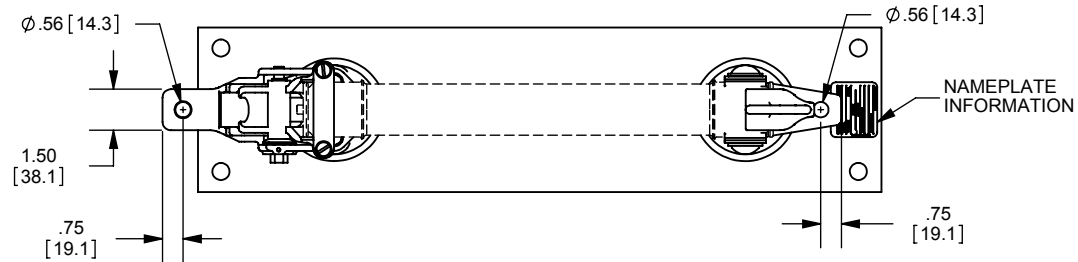

REV.	DATE	ECO	DESCRIPTION	BY	CK	APP
-	6/6/11	N/A	INITIAL RELEASE	RB	N/A	N/A

DIMENSIONS IN [] ARE MILLIMETERS

MERSEN USA NEWBURYPORT-MA, LLC
374 MERRIMAC STREET
NEWBURYPORT, MA 01950

9F61AGG205
FUSE DISCONNECT SWITCH
EK-3C
15.5kV MAX 95kV BIL

OUTLINE DIMENSIONS
NOT TO BE USED FOR PRODUCTION

701713

PRODUCT MANAGER
SIGN:
DATE:

DESIGN ENGINEER
SIGN:
DATE: