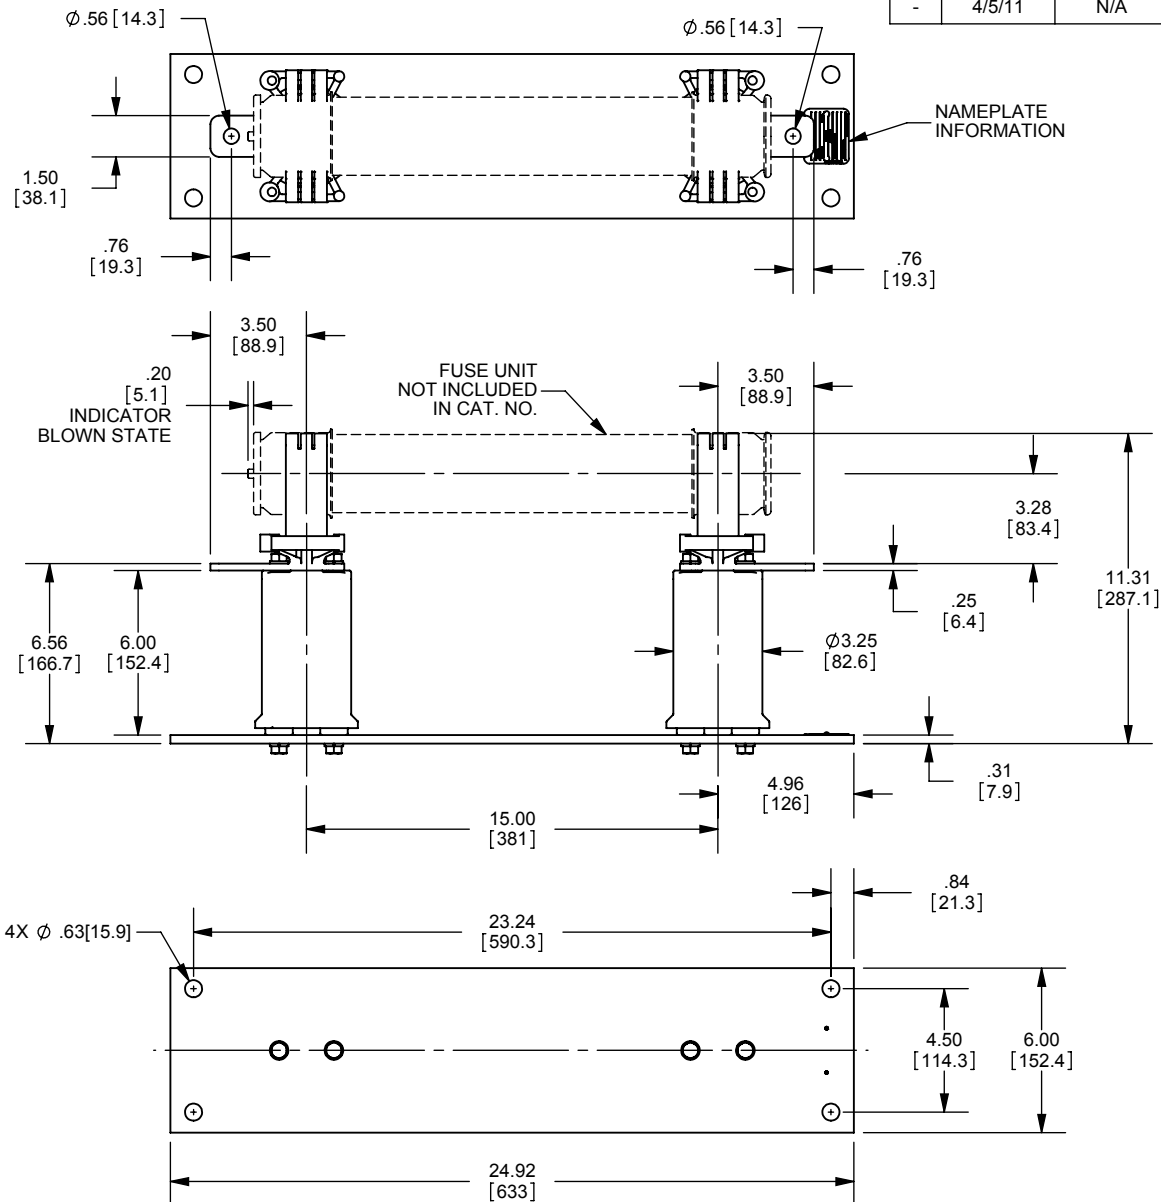

REV.	DATE	ECO	DESCRIPTION	BY	CK	APP
-	4/5/11	N/A	INITIAL RELEASE	RB	N/A	N/A

DIMENSIONS IN [] ARE MILLIMETERS

MERSEN USA NEWBURYPORT-MA, LLC
374 MERRIMAC STREET
NEWBURYPORT, MA 01950

9F61AGG301
FUZE SUPPORT
EK-1D
15.5kV MAX 95kV BIL

OUTLINE DIMENSIONS
NOT TO BE USED FOR PRODUCTION

701665

PRODUCT MANAGER

SIGN:

DATE:

DESIGN ENGINEER

SIGN:

DATE: