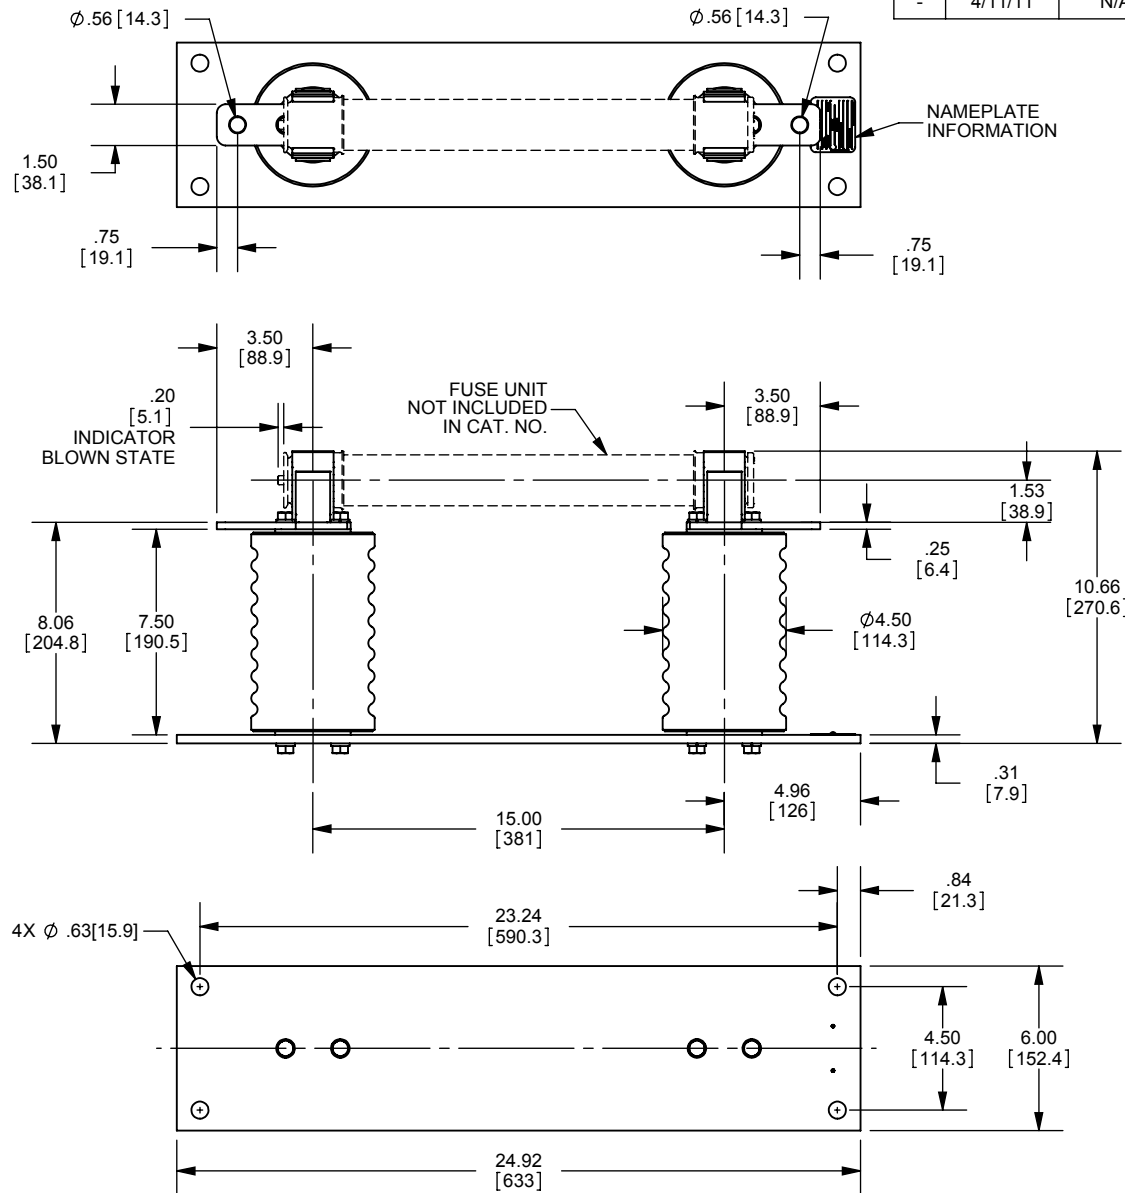

REV.	DATE	ECO	DESCRIPTION	BY	CK	APP
-	4/11/11	N/A	INITIAL RELEASE	RB	N/A	N/A

DIMENSIONS IN [] ARE MILLIMETERS

MERSEN USA NEWBURYPORT-MA, LLC
374 MERRIMAC STREET
NEWBURYPORT, MA 01950

9F61AGJ201
FUSE SUPPORT
EK-1C
15.5kV MAX 110kV BIL

OUTLINE DIMENSIONS
NOT TO BE USED FOR PRODUCTION

701678

PRODUCT MANAGER

DESIGN ENGINEER

SIGN:

SIGN:

DATE:

DATE: