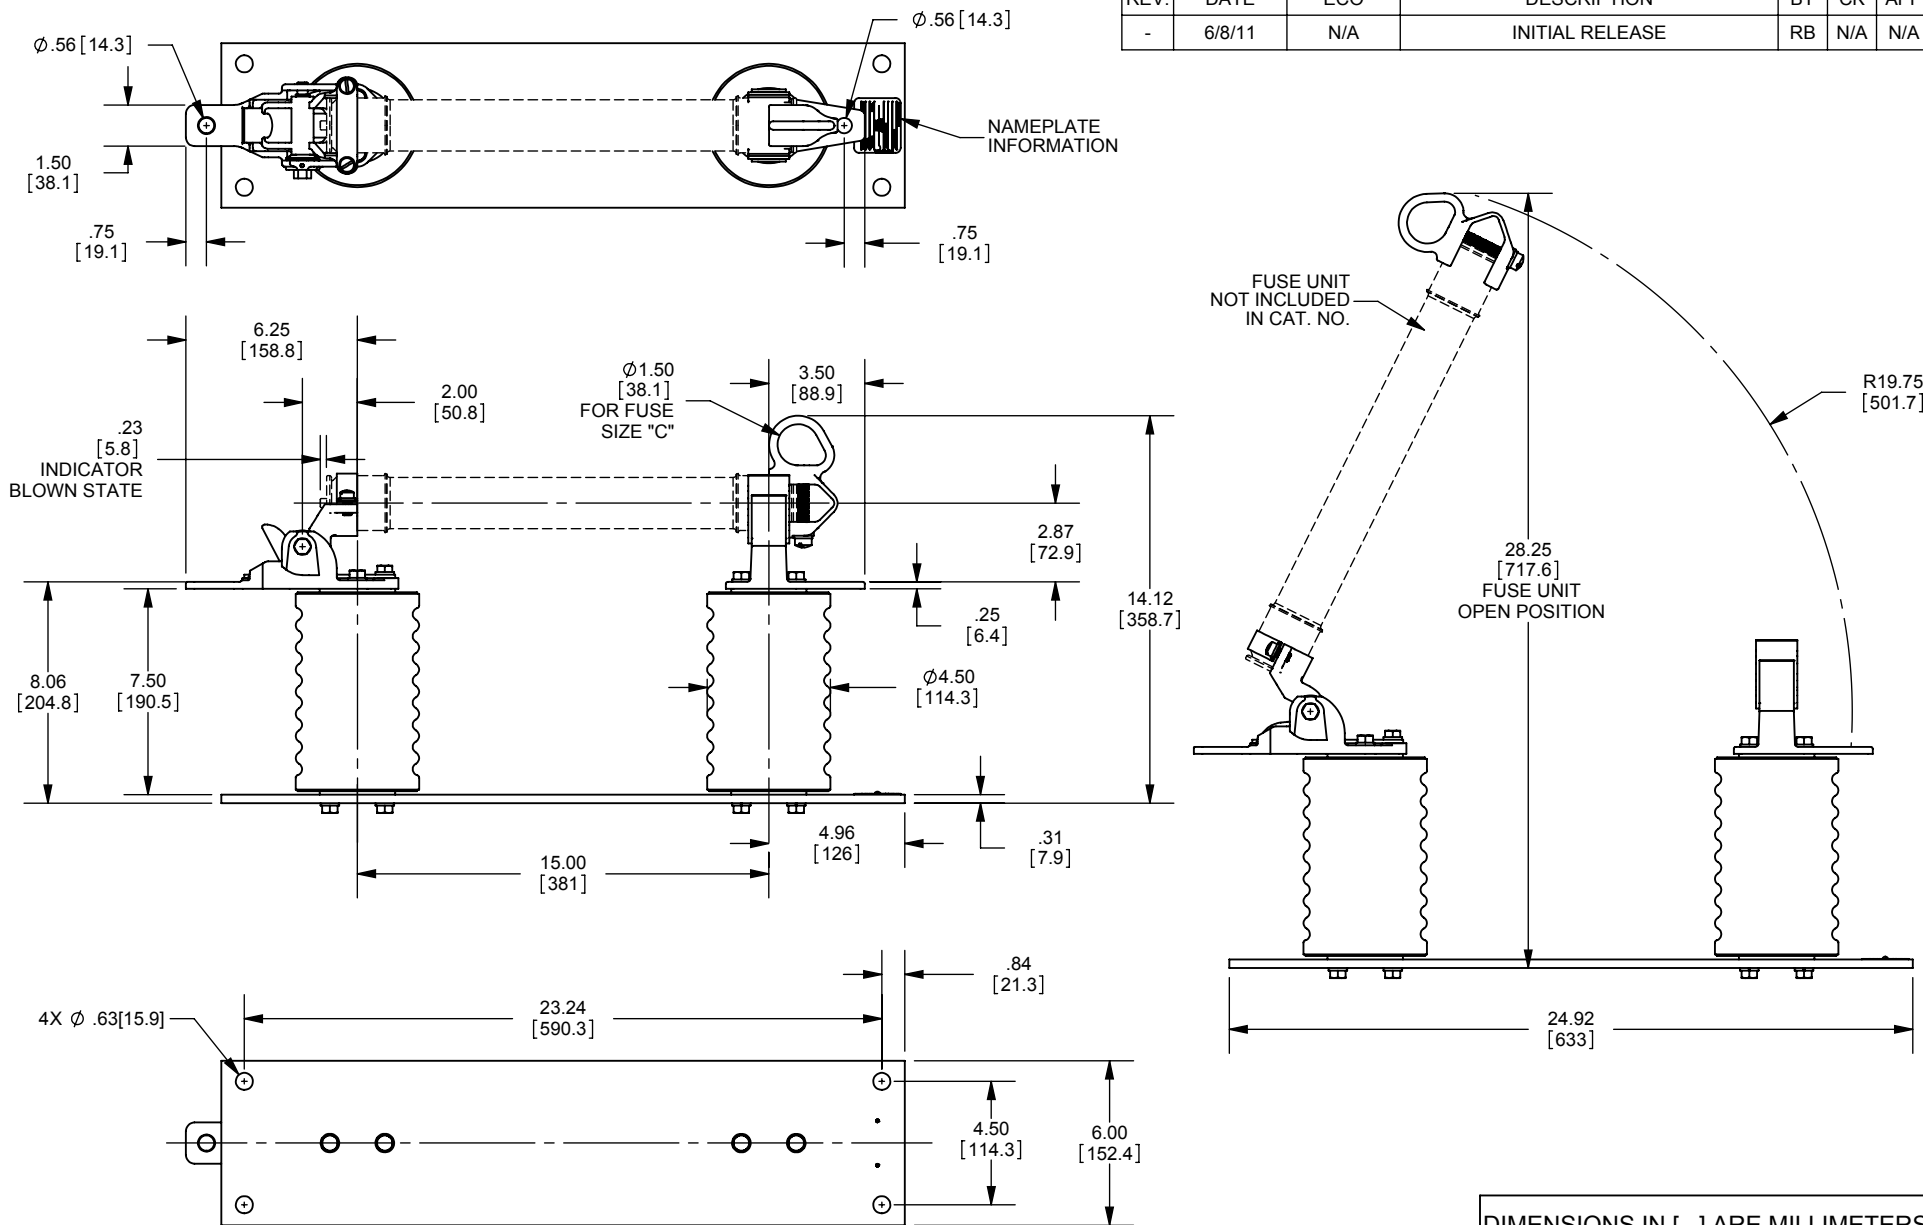

REV.	DATE	ECO	DESCRIPTION	BY	CK	APP
-	6/8/11	N/A	INITIAL RELEASE	RB	N/A	N/A

DIMENSIONS IN [] ARE MILLIMETERS

MERSEN USA NEWBURYPORT-MA, LLC
374 MERRIMAC STREET
NEWBURYPORT, MA 01950

9F61AGJ205
FUSE DISCONNECT SWITCH
EK-3C
15.5kV MAX 110kV

OUTLINE DIMENSIONS
NOT TO BE USED FOR PRODUCTION

701714

PRODUCT MANAGER
SIGN:
DATE:

DESIGN ENGINEER
SIGN:
DATE: