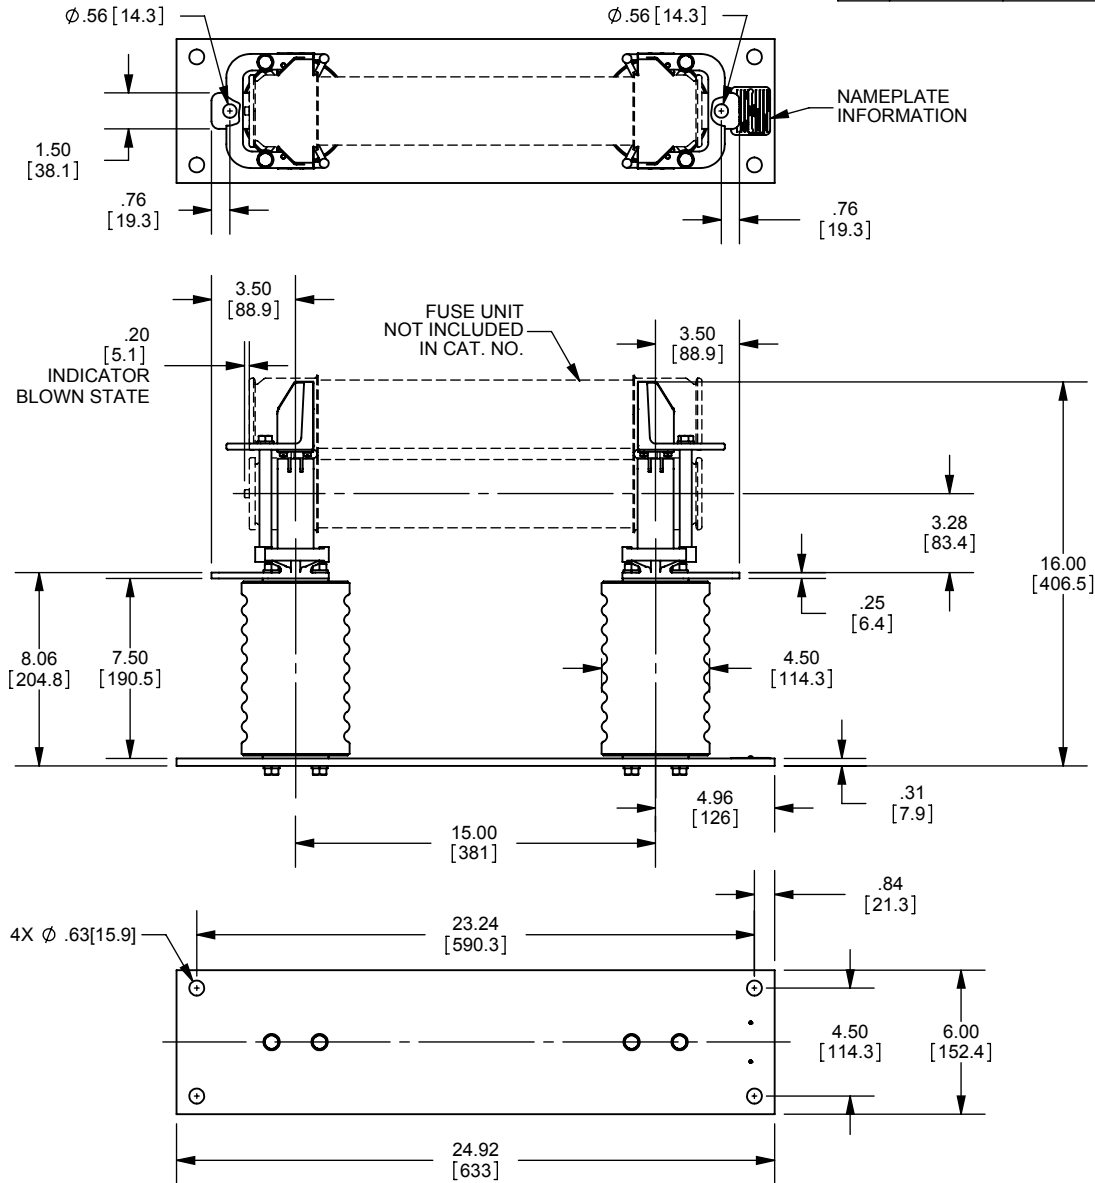

REV.	DATE	ECO	DESCRIPTION	BY	CK	APP
-	4/7/11	N/A	INITIAL RELEASE	RB	N/A	N/A

DIMENSIONS IN [] ARE MILLIMETERS

MERSEN USA NEWBURYPORT-MA, LLC
374 MERRIMAC STREET
NEWBURYPORT, MA 01950

9F61AGJ401
FUSE SUPPORT
EK-1DD
15.5kV MAX 110kV BIL

OUTLINE DIMENSIONS
NOT TO BE USED FOR PRODUCTION

701671

PRODUCT MANAGER

SIGN:

DATE:

DESIGN ENGINEER

SIGN:

DATE: