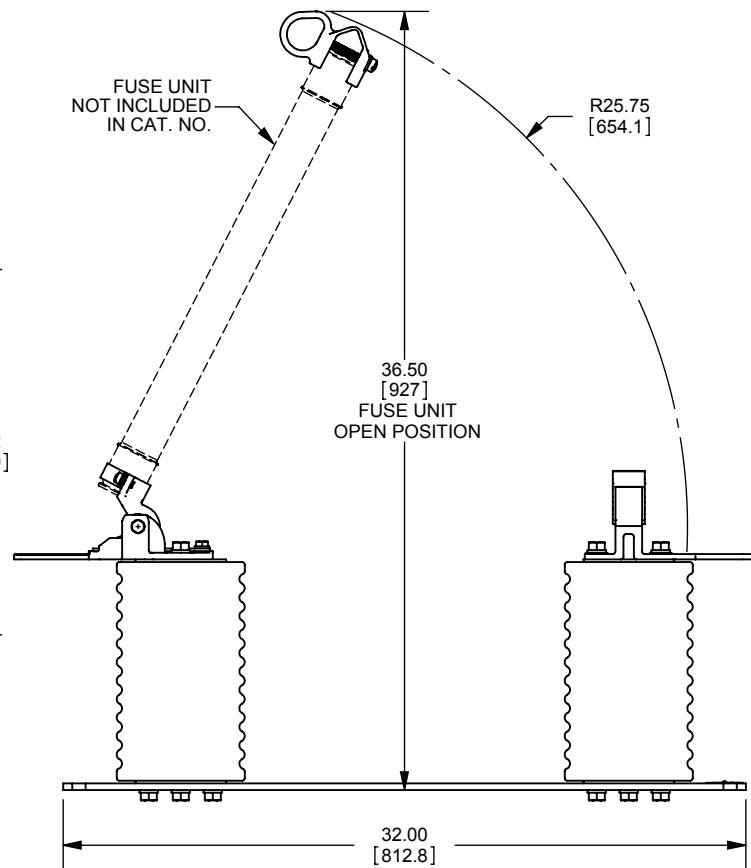

REV.	DATE	ECO	DESCRIPTION	BY	CK	APP
-	6/9/11	N/A	INITIAL RELEASE	RB	N/A	N/A

DIMENSIONS IN [ ] ARE MILLIMETERS

MERSEN USA NEWBURYPORT-MA, LLC  
374 MERRIMAC STREET  
NEWBURYPORT, MA 01950

9F61AHM205  
FUSE DISCONNECT SWITCH  
EK-3C  
25.8kV MAX 150kV BIL

OUTLINE DIMENSIONS  
NOT TO BE USED FOR PRODUCTION

701715

PRODUCT MANAGER

DESIGN ENGINEER

SIGN:

SIGN:

DATE:

DATE: