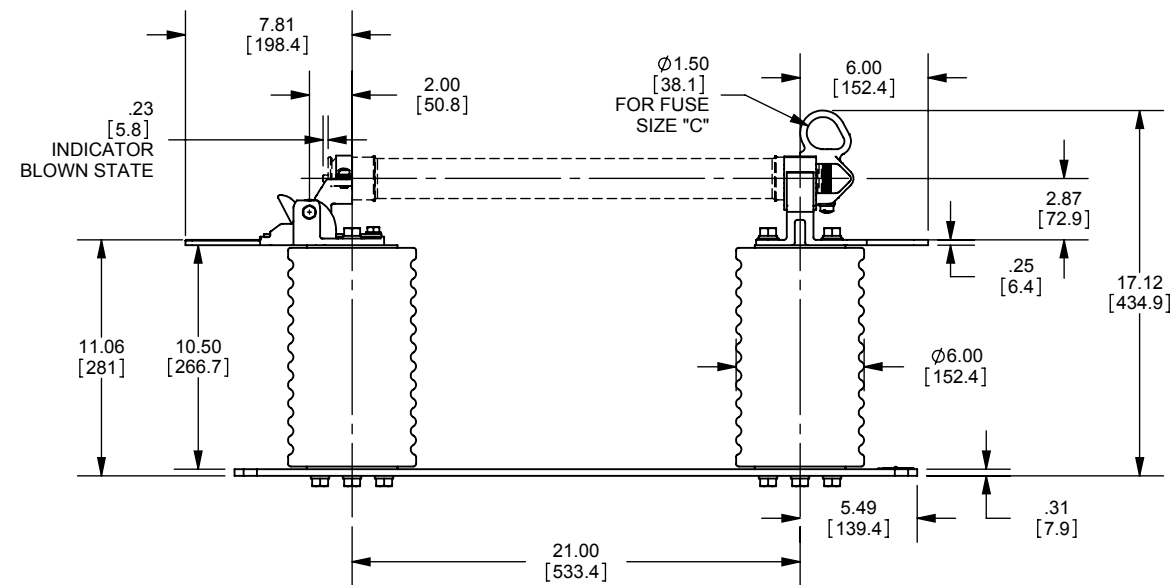

REV.	DATE	ECO	DESCRIPTION	BY	CK	APP
-	6/9/11	N/A	INITIAL RELEASE	RB	N/A	N/A

DIMENSIONS IN [ ] ARE MILLIMETERS

MERSEN USA NEWBURYPORT-MA, LLC  
374 MERRIMAC STREET  
NEWBURYPORT, MA 01950

9F61AHM205  
FUSE DISCONNECT SWITCH  
EK-3C  
25.8kV MAX 150kV BIL

OUTLINE DIMENSIONS  
NOT TO BE USED FOR PRODUCTION

701715

PRODUCT MANAGER

DESIGN ENGINEER

SIGN:

SIGN:

DATE:

DATE: