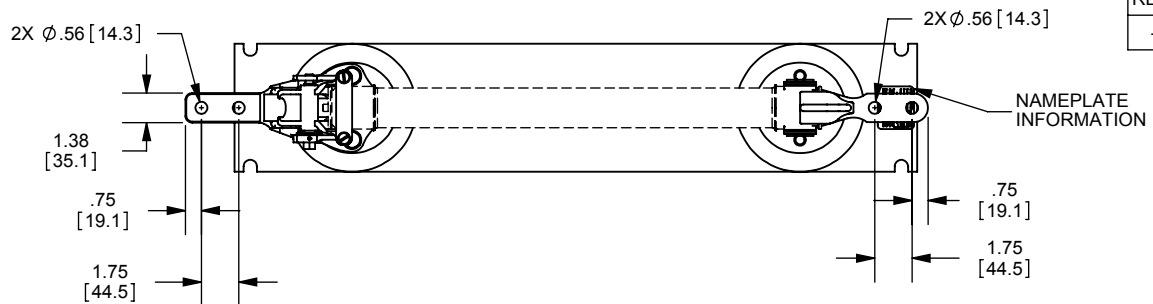

REV.	DATE	ECO	DESCRIPTION	BY	CK	APP
-	6/9/11	N/A	INITIAL RELEASE	RB	N/A	N/A

DIMENSIONS IN [ ] ARE MILLIMETERS

MERSEN USA NEWBURYPORT-MA, LLC  
374 MERRIMAC STREET  
NEWBURYPORT, MA 01950

9F61AHM205  
FUSE DISCONNECT SWITCH  
EK-3C  
25.8kV MAX 150kV BIL

OUTLINE DIMENSIONS  
NOT TO BE USED FOR PRODUCTION

701715

PRODUCT MANAGER

DESIGN ENGINEER

SIGN:

SIGN:

DATE:

DATE: