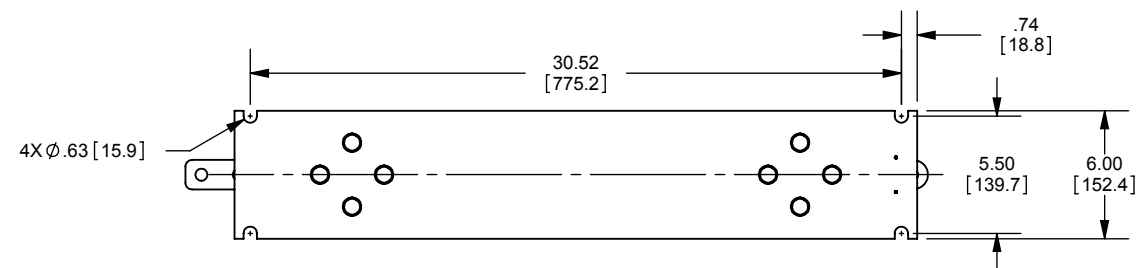

REV.	DATE	ECO	DESCRIPTION	BY	CK	APP
-	6/9/11	N/A	INITIAL RELEASE	RB	N/A	N/A

DIMENSIONS IN [ ] ARE MILLIMETERS

MERSEN USA NEWBURYPORT-MA, LLC  
374 MERRIMAC STREET  
NEWBURYPORT, MA 01950

9F61AHM205  
FUSE DISCONNECT SWITCH  
EK-3C  
25.8kV MAX 150kV BIL

OUTLINE DIMENSIONS  
NOT TO BE USED FOR PRODUCTION

701715

PRODUCT MANAGER

DESIGN ENGINEER

SIGN:

SIGN:

DATE:

DATE: