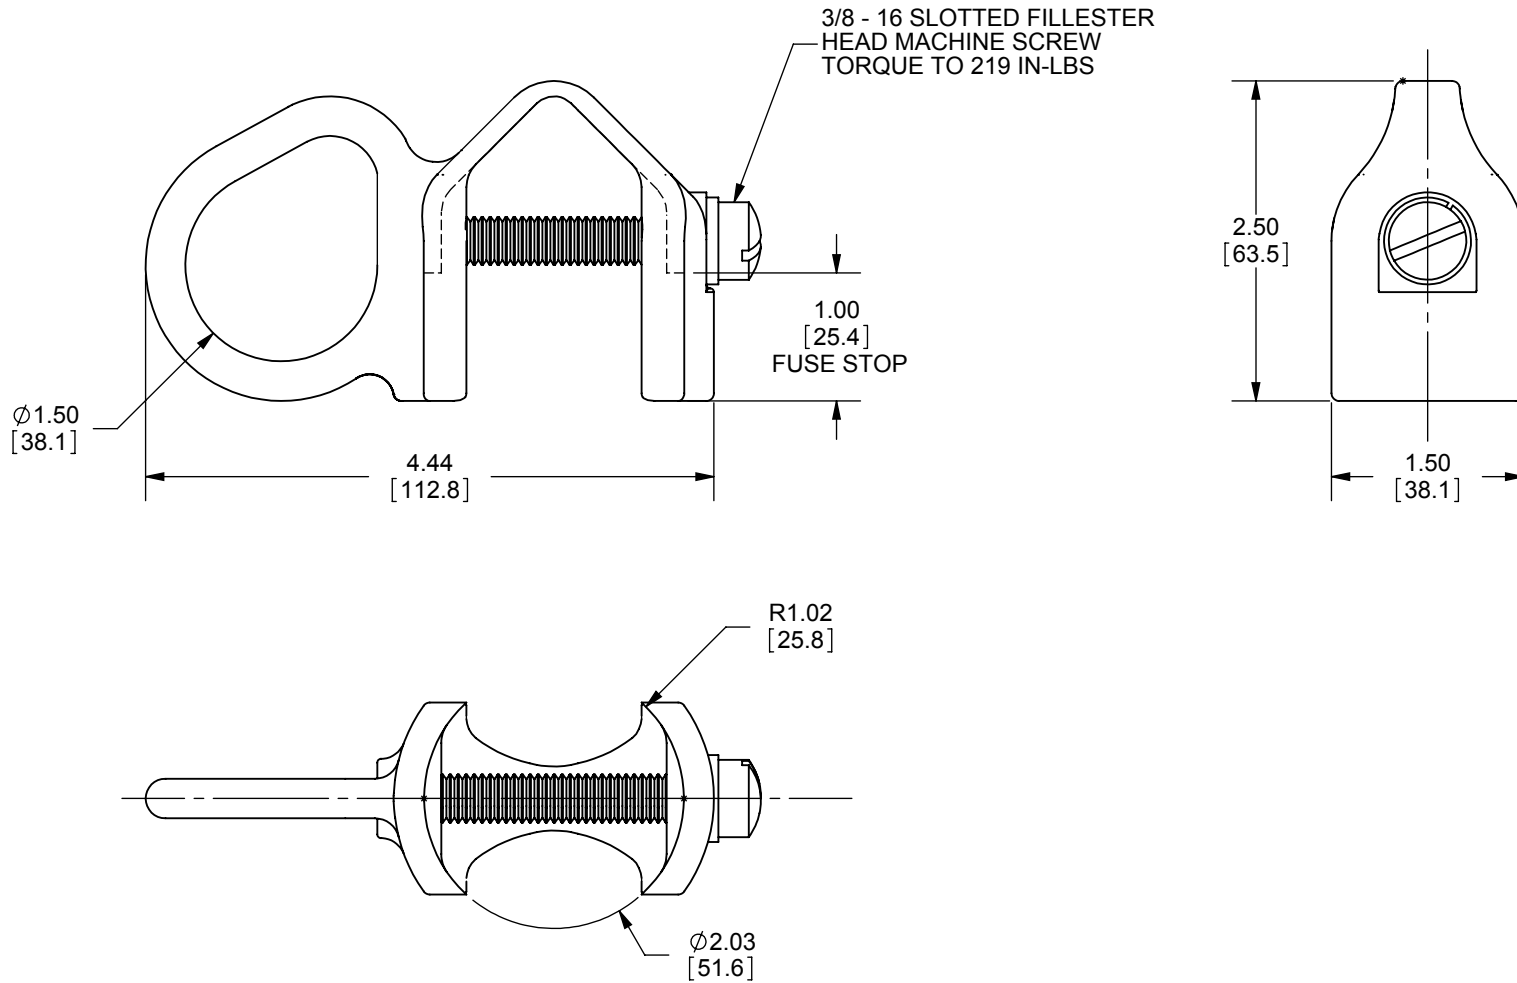

REV.	DATE	ECO	DESCRIPTION	BY	CK	APP
-	9/23/10	N/A	INITIAL RELEASE	RB	NA	N/A

DIMENSIONS IN [ ] ARE MILLIMETERS

MERSEN USA NEWBURYPORT-MA, LLC
374 MERRIMAC STREET
NEWBURYPORT, MA 01950

9F61BFW394
2 IN. OPERATING EYE FD

OUTLINE DIMENSIONS
NOT TO BE USED FOR PRODUCTION

701541

PRODUCT MANAGER

SIGN:

DATE:

DESIGN ENGINEER

SIGN:

DATE: