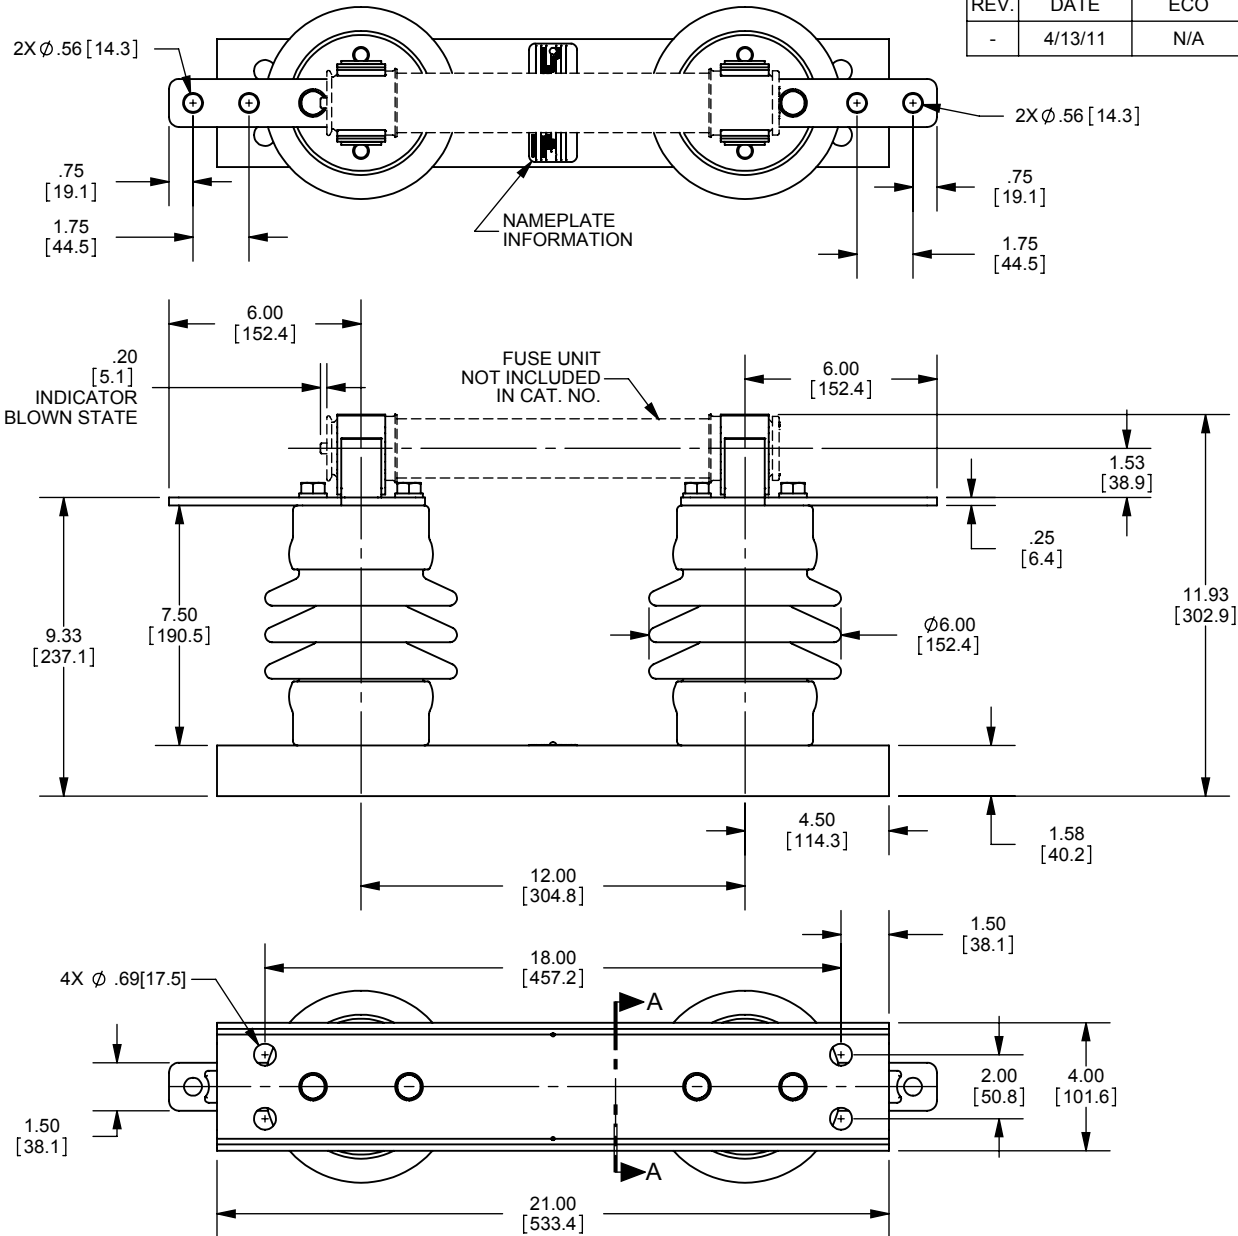

REV.	DATE	ECO	DESCRIPTION	BY	CK	APP
-	4/13/11	N/A	INITIAL RELEASE	RB	N/A	N/A

DIMENSIONS IN [ ] ARE MILLIMETERS

MERSEN USA NEWBURYPORT-MA, LLC  
374 MERRIMAC STREET  
NEWBURYPORT, MA 01950

9F61CEF209  
FUSE DISCONNECT SWITCH  
EKO-1C  
8.25kV MAX 95kV BIL

OUTLINE DIMENSIONS  
NOT TO BE USED FOR PRODUCTION

701680

PRODUCT MANAGER

DESIGN ENGINEER

SIGN:

SIGN:

DATE:

DATE: