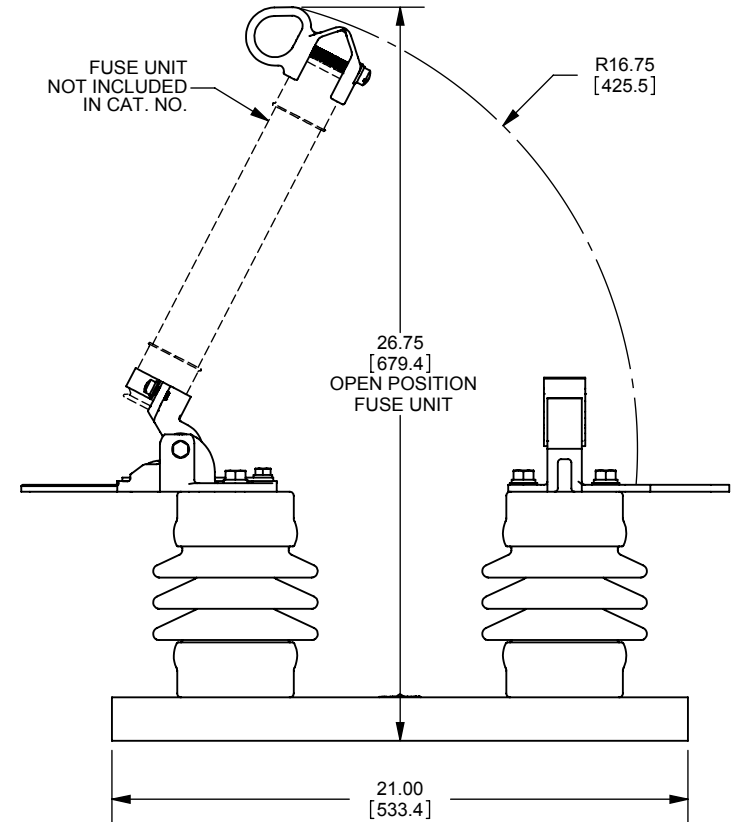

REV.	DATE	ECO	DESCRIPTION	BY	CK	APP
-	2/28/11	N/A	INITIAL RELEASE	RB	N/A	N/A

DIMENSIONS IN [] ARE MILLIMETERS

MERSEN USA NEWBURYPORT-MA, LLC
374 MERRIMAC STREET
NEWBURYPORT, MA 01950

9F61CEF210
FUSE DISCONNECT SWITCH
EKO-3C
8.25kV MAX 95kV BIL

OUTLINE DIMENSIONS
NOT TO BE USED FOR PRODUCTION

701572

PRODUCT MANAGER

DESIGN ENGINEER

SIGN:

SIGN:

DATE:

DATE: