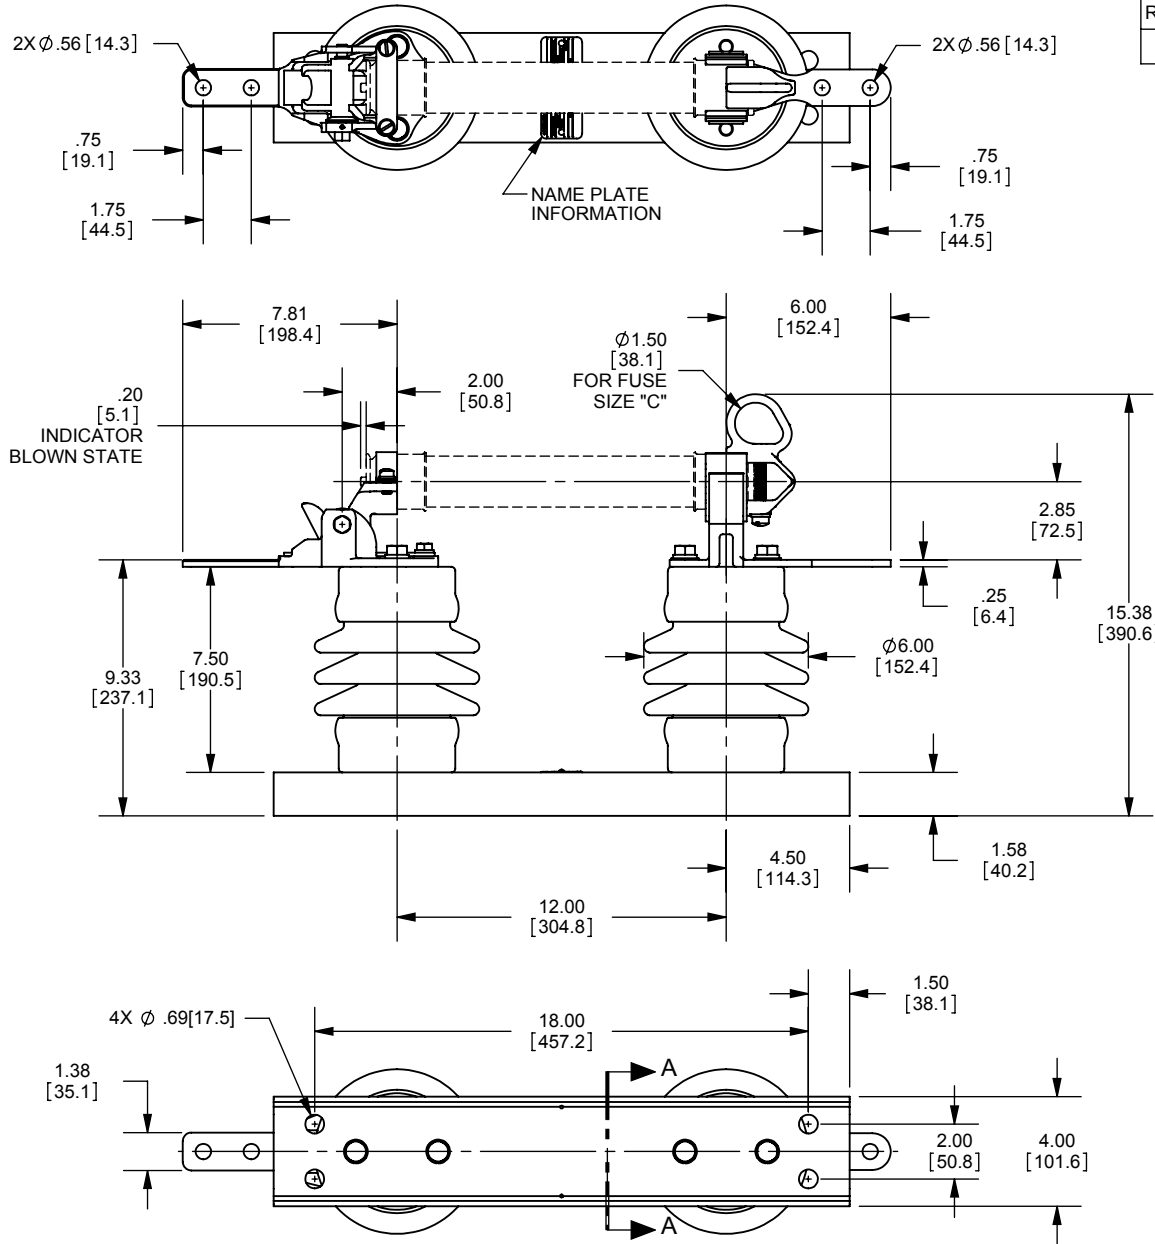

REV.	DATE	ECO	DESCRIPTION	BY	CK	APP
-	2/28/11	N/A	INITIAL RELEASE	RB	N/A	N/A

DIMENSIONS IN [] ARE MILLIMETERS

MERSEN USA NEWBURYPORT-MA, LLC
374 MERRIMAC STREET
NEWBURYPORT, MA 01950

9F61CEF210
FUSE DISCONNECT SWITCH
EKO-3C
8.25kV MAX 95kV BIL

OUTLINE DIMENSIONS
NOT TO BE USED FOR PRODUCTION

701572

PRODUCT MANAGER

DESIGN ENGINEER

SIGN:

SIGN:

DATE:

DATE: