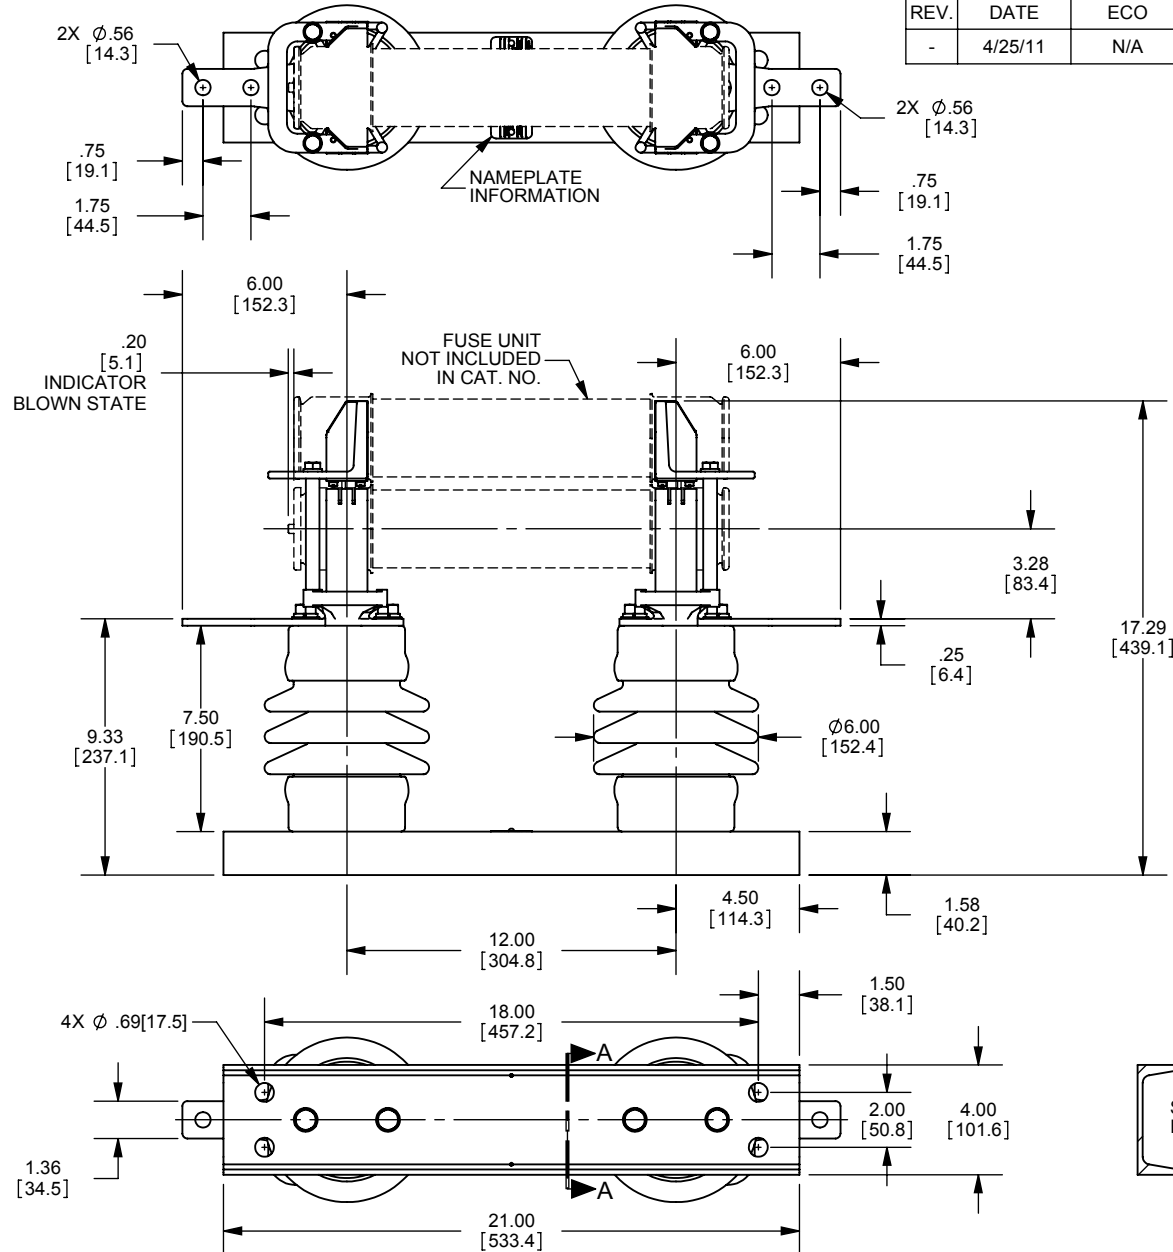

REV.	DATE	ECO	DESCRIPTION	BY	CK	APP
-	4/25/11	N/A	INITIAL RELEASE	RB	N/A	N/A

DIMENSIONS IN [ ] ARE MILLIMETERS

MERSEN USA NEWBURYPORT-MA, LLC  
374 MERRIMAC STREET  
NEWBURYPORT, MA 01950

**9F61CEF409**  
**FUSE DISCONNECT SWITCH**  
**EKO-1DD**  
**8.25kV MAX 95kV BIL**

OUTLINE DIMENSIONS  
NOT TO BE USED FOR PRODUCTION

**701687**

PRODUCT MANAGER

SIGN:

DATE:

DESIGN ENGINEER

SIGN:

DATE: