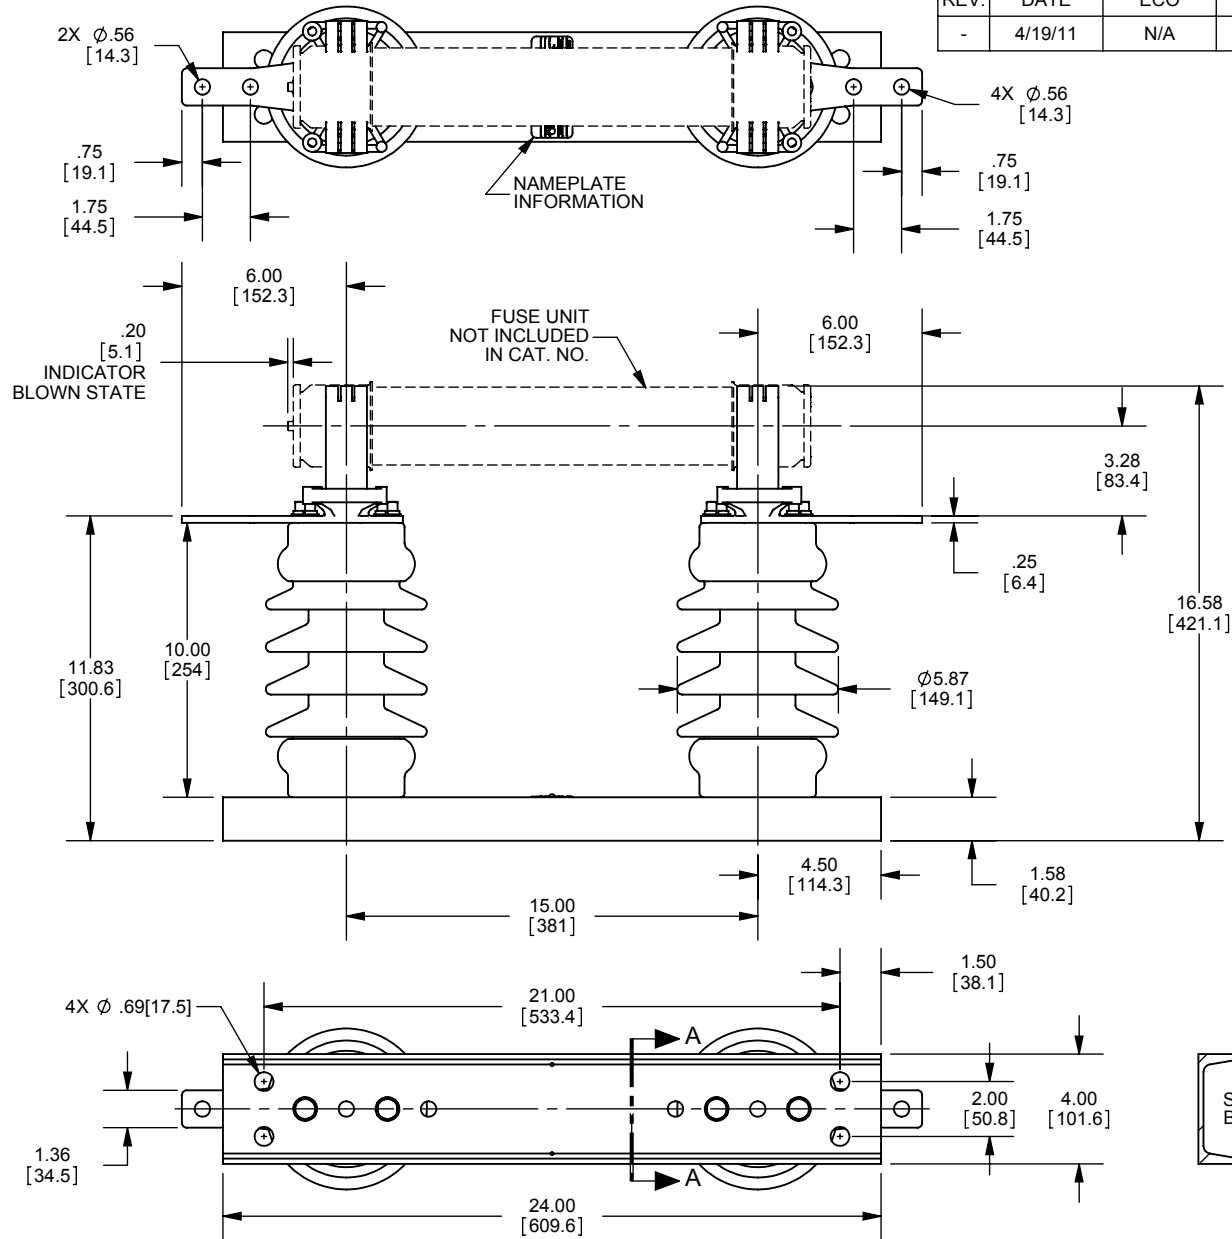

REV.	DATE	ECO	DESCRIPTION	BY	CK	APP
-	4/19/11	N/A	INITIAL RELEASE	RB	N/A	N/A

DIMENSIONS IN [] ARE MILLIMETERS

MERSEN USA NEWBURYPORT-MA, LLC
374 MERRIMAC STREET
NEWBURYPORT, MA 01950

9F61CGL309
FUSE DISCONNECT SWITCH
EKO-1D
15.5kV MAX 110kV BIL

OUTLINE DIMENSIONS
NOT TO BE USED FOR PRODUCTION

701684

PRODUCT MANAGER

DESIGN ENGINEER

SIGN:

SIGN:

DATE:

DATE: