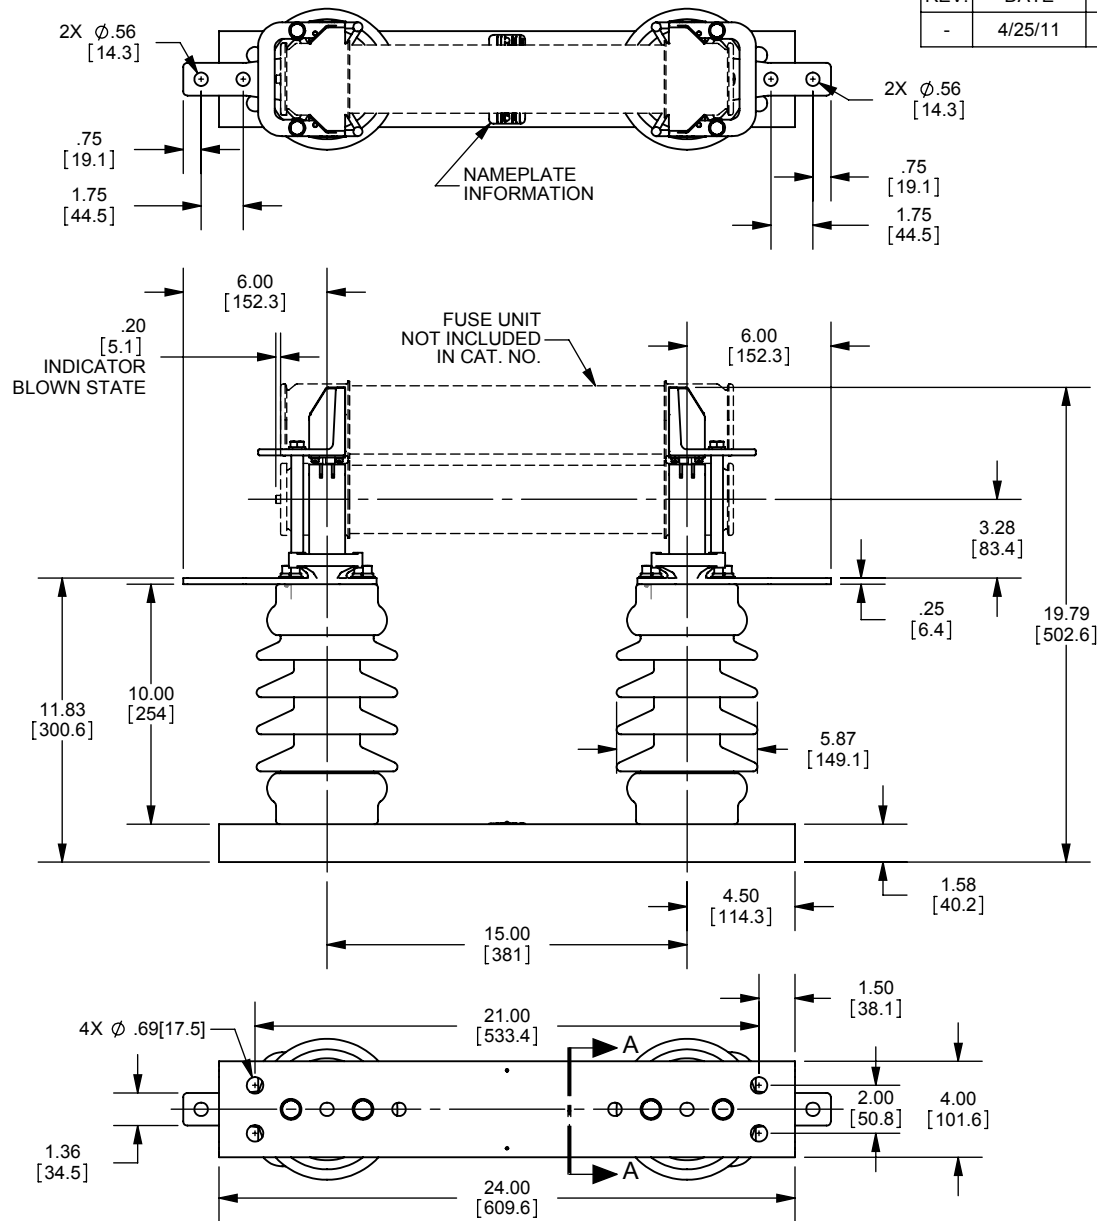

REV.	DATE	ECO	DESCRIPTION	BY	CK	APP
-	4/25/11	N/A	INITIAL RELEASE	RB	N/A	N/A

DIMENSIONS IN [] ARE MILLIMETERS

MERSEN USA NEWBURYPORT-MA, LLC
374 MERRIMAC STREET
NEWBURYPORT, MA 01950

9F61CGL409
FUSE DISCONNECT SWITCH
EKO-1DD
15.5kV MAX 110kV BIL

OUTLINE DIMENSIONS
NOT TO BE USED FOR PRODUCTION

701688

PRODUCT MANAGER

SIGN:

DATE:

DESIGN ENGINEER

SIGN:

DATE: