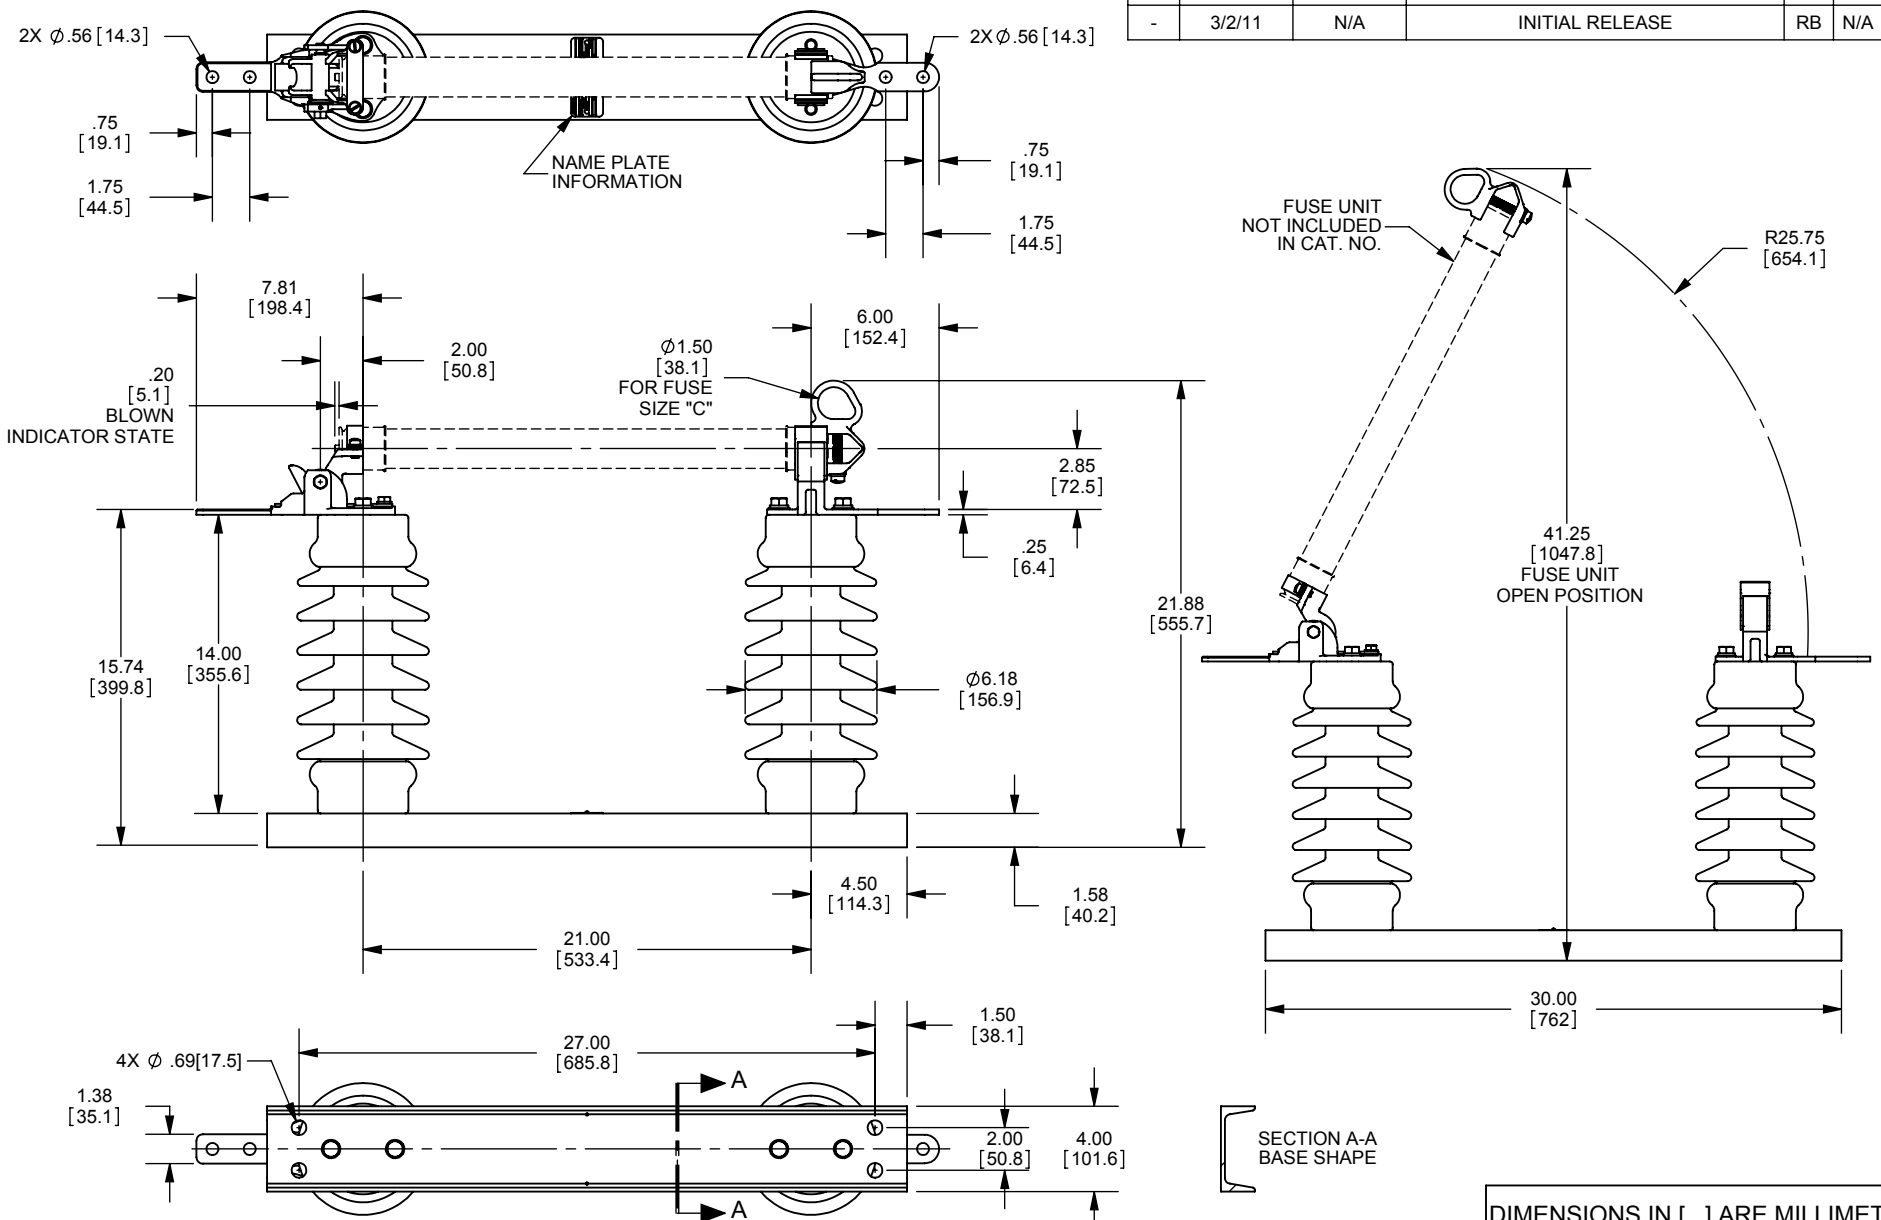

REV.	DATE	ECO	DESCRIPTION	BY	CK	APP
-	3/2/11	N/A	INITIAL RELEASE	RB	N/A	N/A

DIMENSIONS IN [ ] ARE MILLIMETERS

MERSEN USA NEWBURYPORT-MA, LLC  
374 MERRIMAC STREET  
NEWBURYPORT, MA 01950

**9F61CHM210  
FUSE DISCONNECT SWITCH  
EKO-3C  
25.8kV MAX. 150kV BIL**

OUTLINE DIMENSIONS  
NOT TO BE USED FOR PRODUCTION

**701653**

PRODUCT MANAGER  
SIGN:  
DATE:

DESIGN ENGINEER  
SIGN:  
DATE: