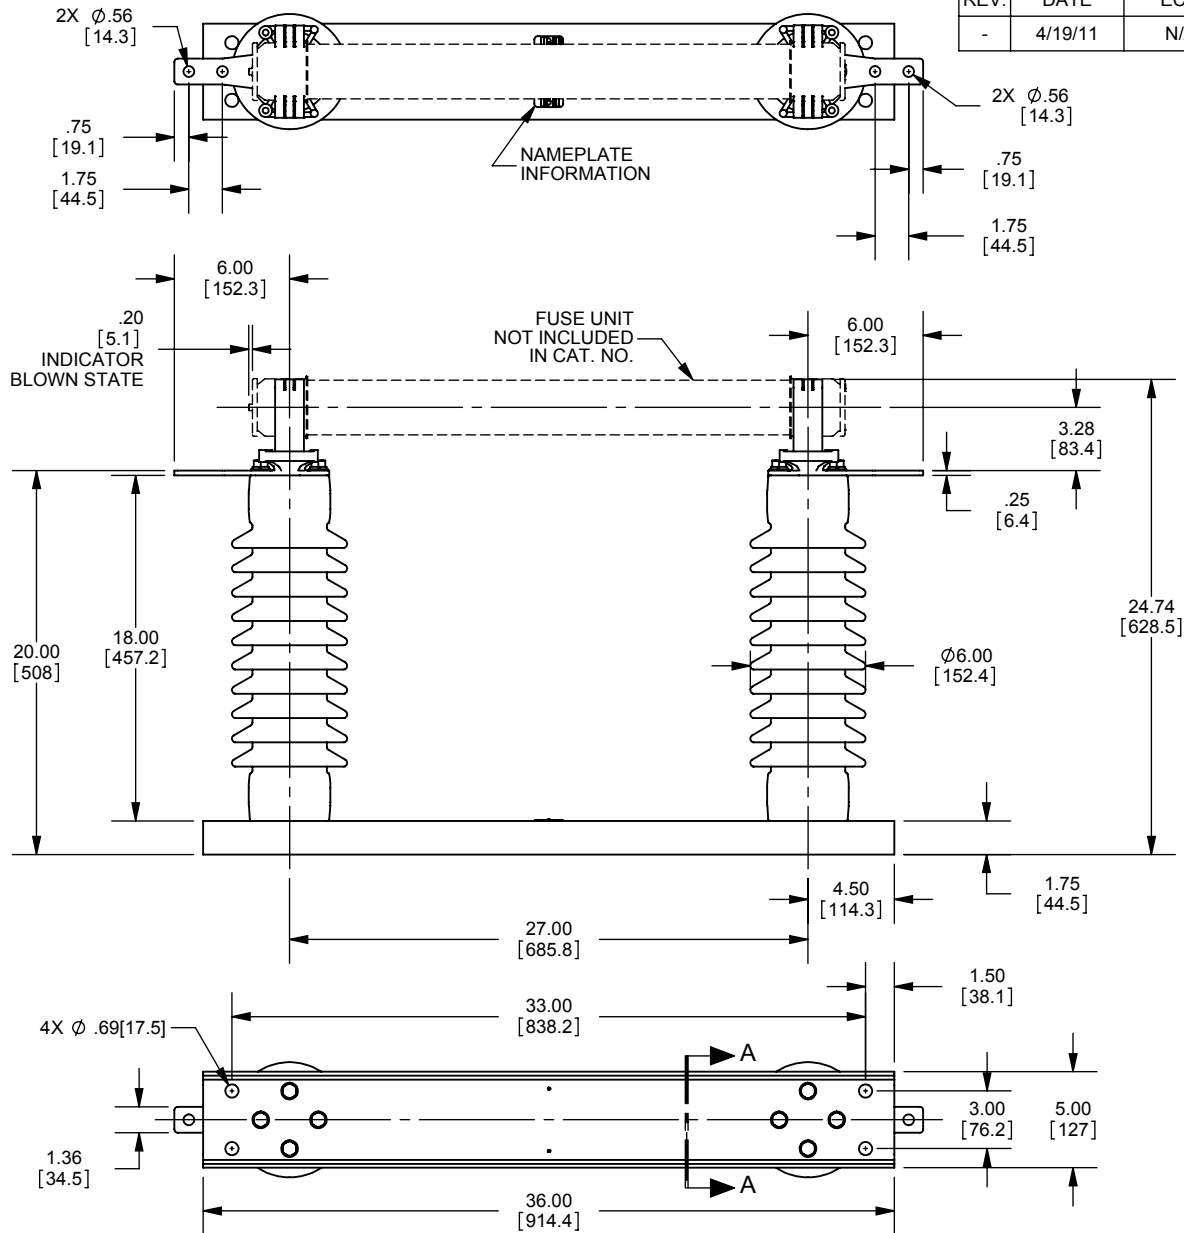

REV.	DATE	ECO	DESCRIPTION	BY	CK	APP
-	4/19/11	N/A	INITIAL RELEASE	RB	N/A	N/A

DIMENSIONS IN [] ARE MILLIMETERS

MERSEN USA NEWBURYPORT-MA, LLC
374 MERRIMAC STREET
NEWBURYPORT, MA 01950

9F61CJN309
FUSE DISCONNECT SWITCH
EKO-1D
38.0kV MAX 200kV BIL

OUTLINE DIMENSIONS
NOT TO BE USED FOR PRODUCTION

701686

PRODUCT MANAGER

SIGN:

DATE:

DESIGN ENGINEER

SIGN:

DATE: