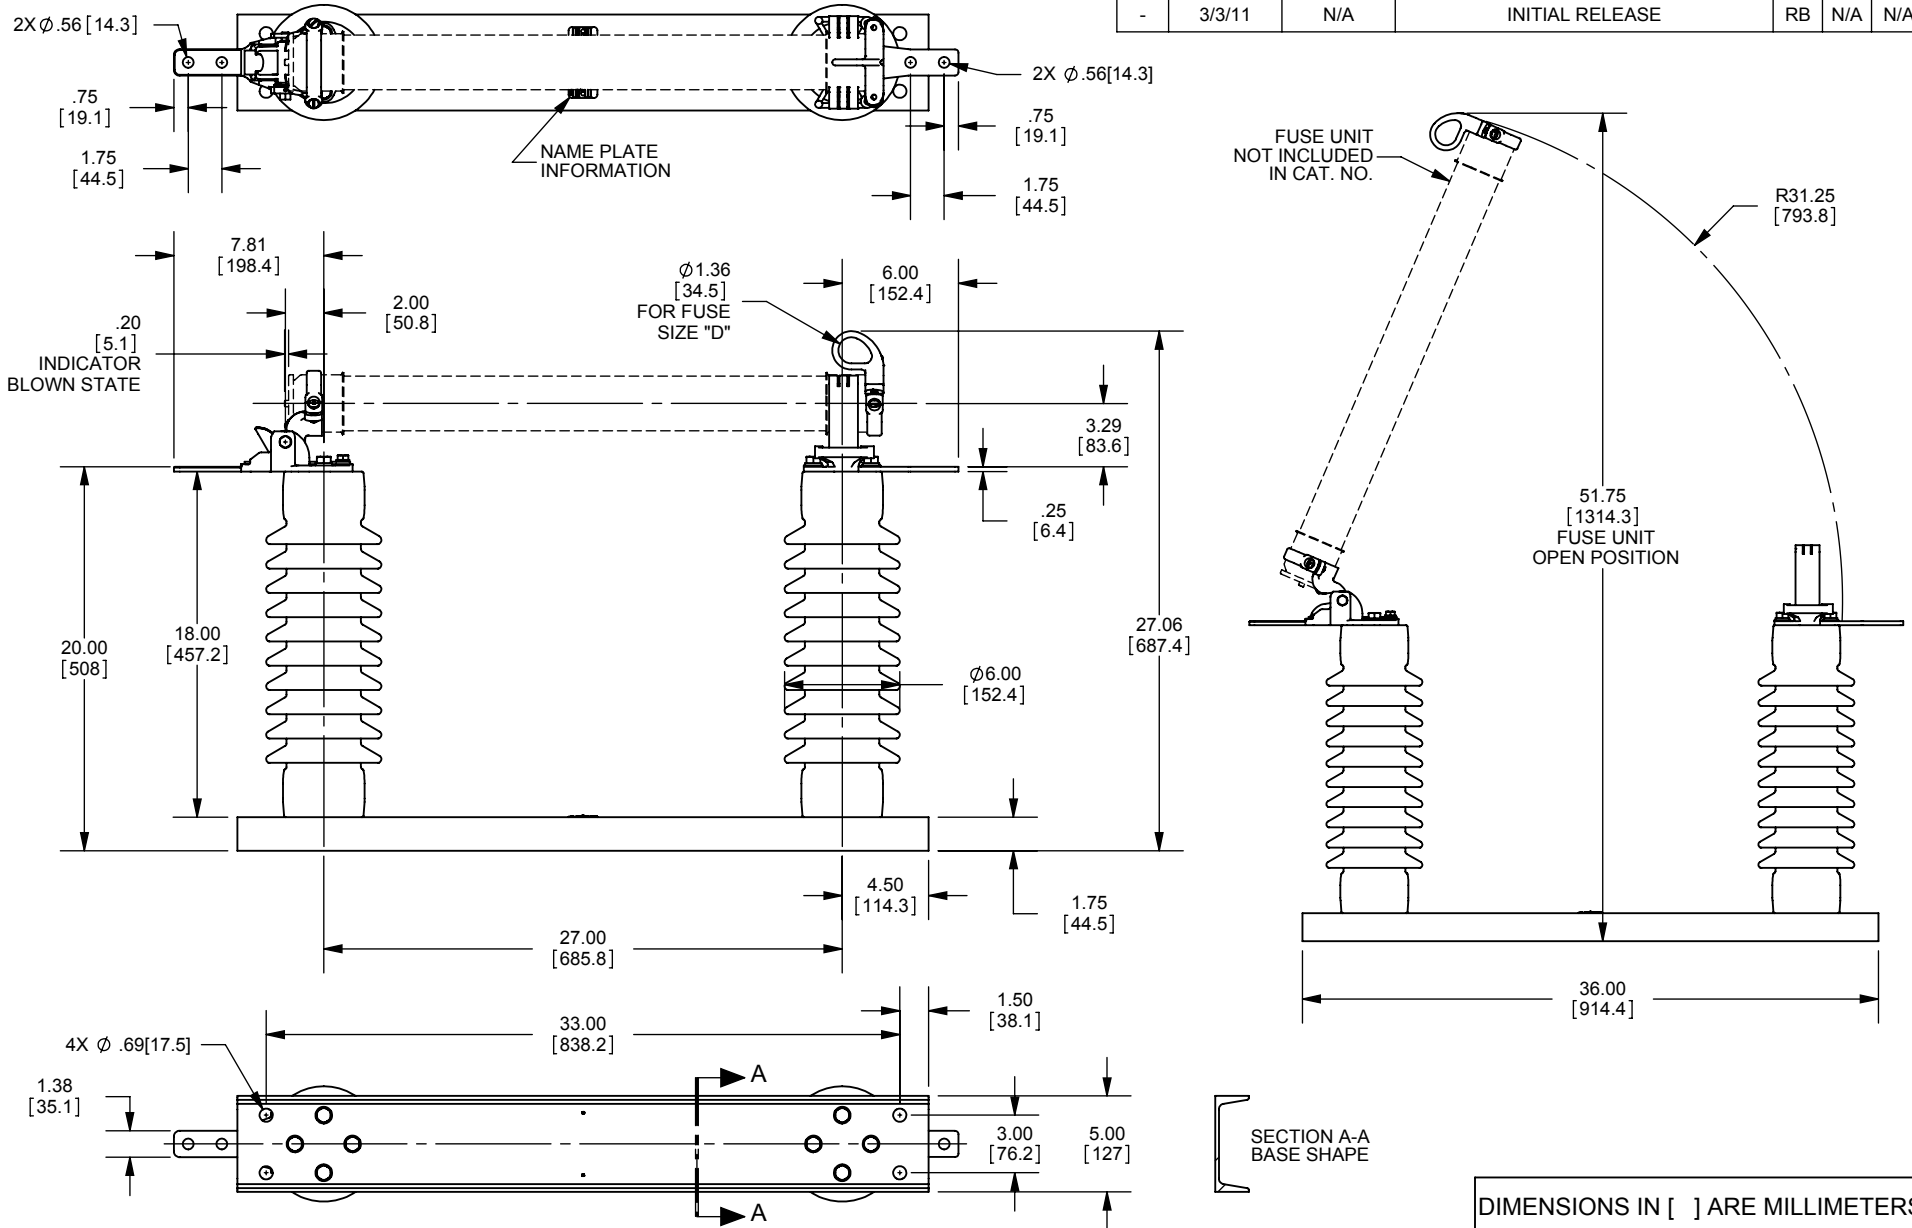

REV.	DATE	ECO	DESCRIPTION	BY	CK	APP
-	3/3/11	N/A	INITIAL RELEASE	RB	N/A	N/A

DIMENSIONS IN [] ARE MILLIMETERS

MERSEN USA NEWBURYPORT-MA, LLC
374 MERRIMAC STREET
NEWBURYPORT, MA 01950

9F61CJN310
FUSE DISCONNECT SWITCH
EKO-3D
38kV MAX. 200kV BIL

OUTLINE DIMENSIONS
NOT TO BE USED FOR PRODUCTION

701571

PRODUCT MANAGER

DESIGN ENGINEER

SIGN:

SIGN:

DATE:

DATE: